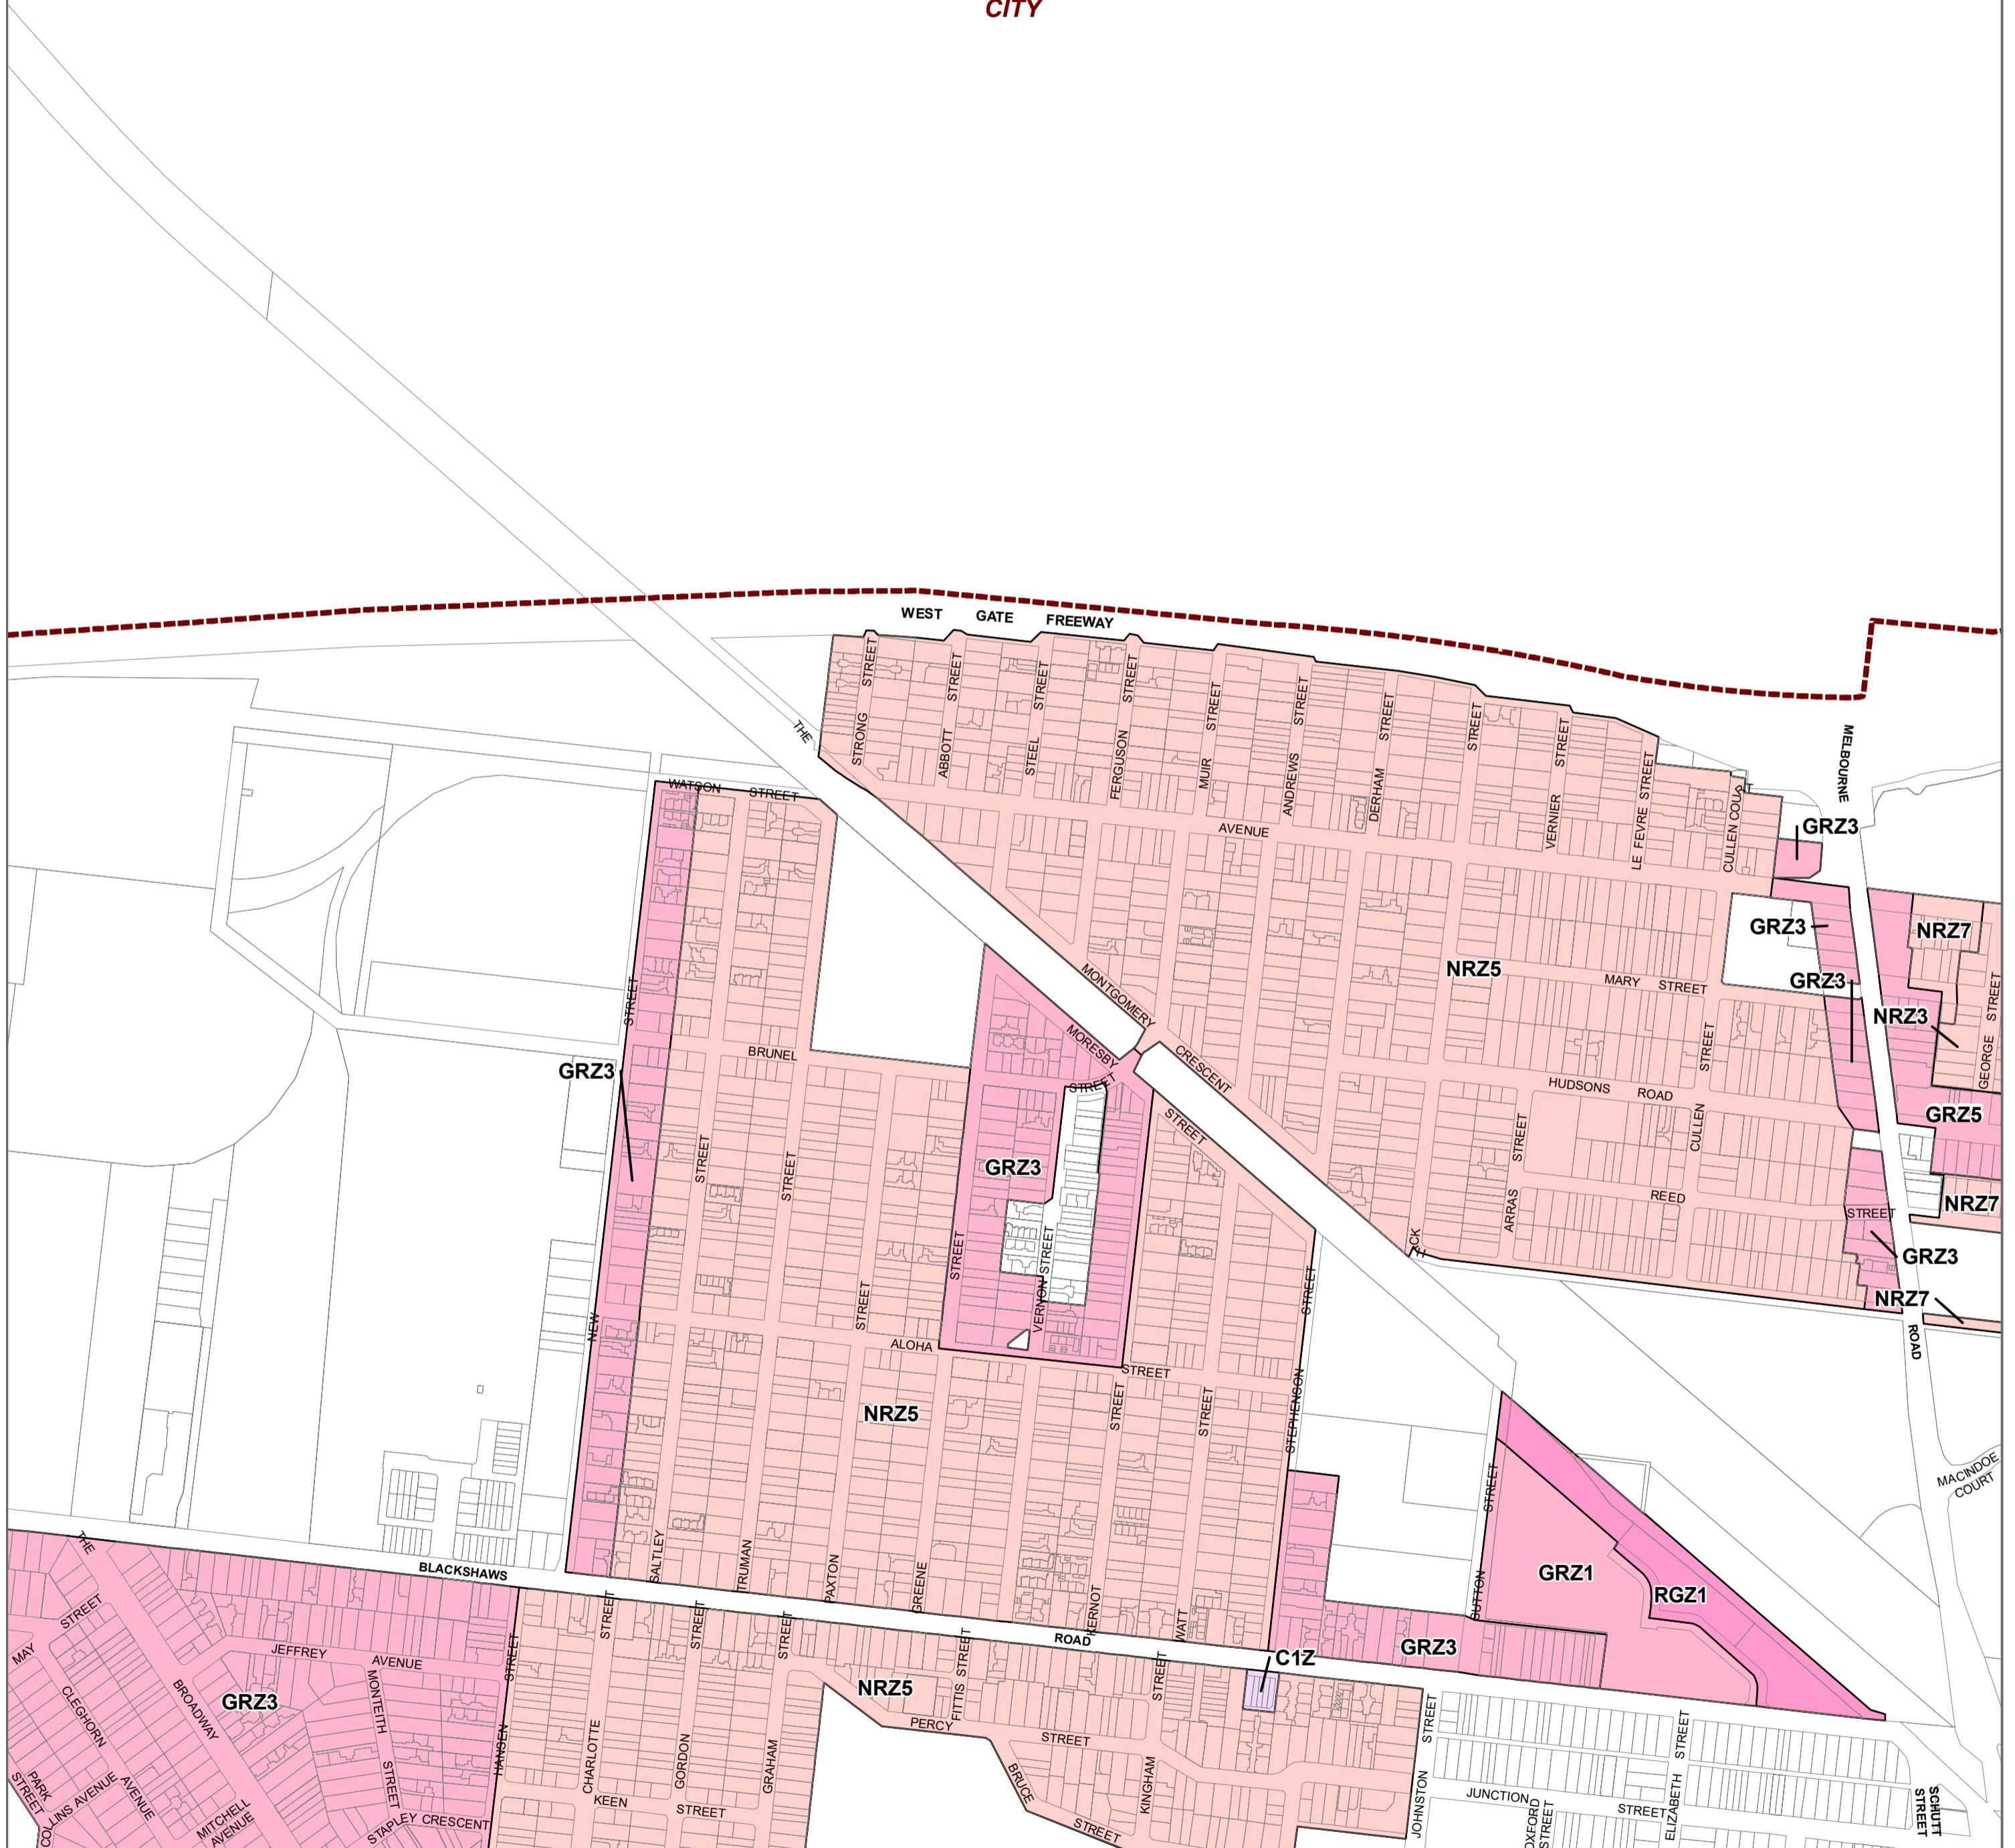

MARIBYRNONG CITY

- LEGEND**
- C1Z - Commercial 1 Zone
 - GRZ - General Residential Zone
 - NRZ - Neighbourhood Residential Zone
 - RGZ - Residential Growth Zone

Disclaimer
 This publication may be of assistance to you but the State of Victoria and its employees do not guarantee that the publication is without flaw of any kind or is wholly appropriate for your particular purposes and therefore disclaims all liability for any error, loss or other consequence which may arise from you relying on any information in this publication.

© The State of Victoria Department of Environment, Land, Water and Planning 2020

Planning Group
 Printed: 4/11/2020
 Amendment Version: 2

INDEX TO ADJOINING SCHEME MAPS