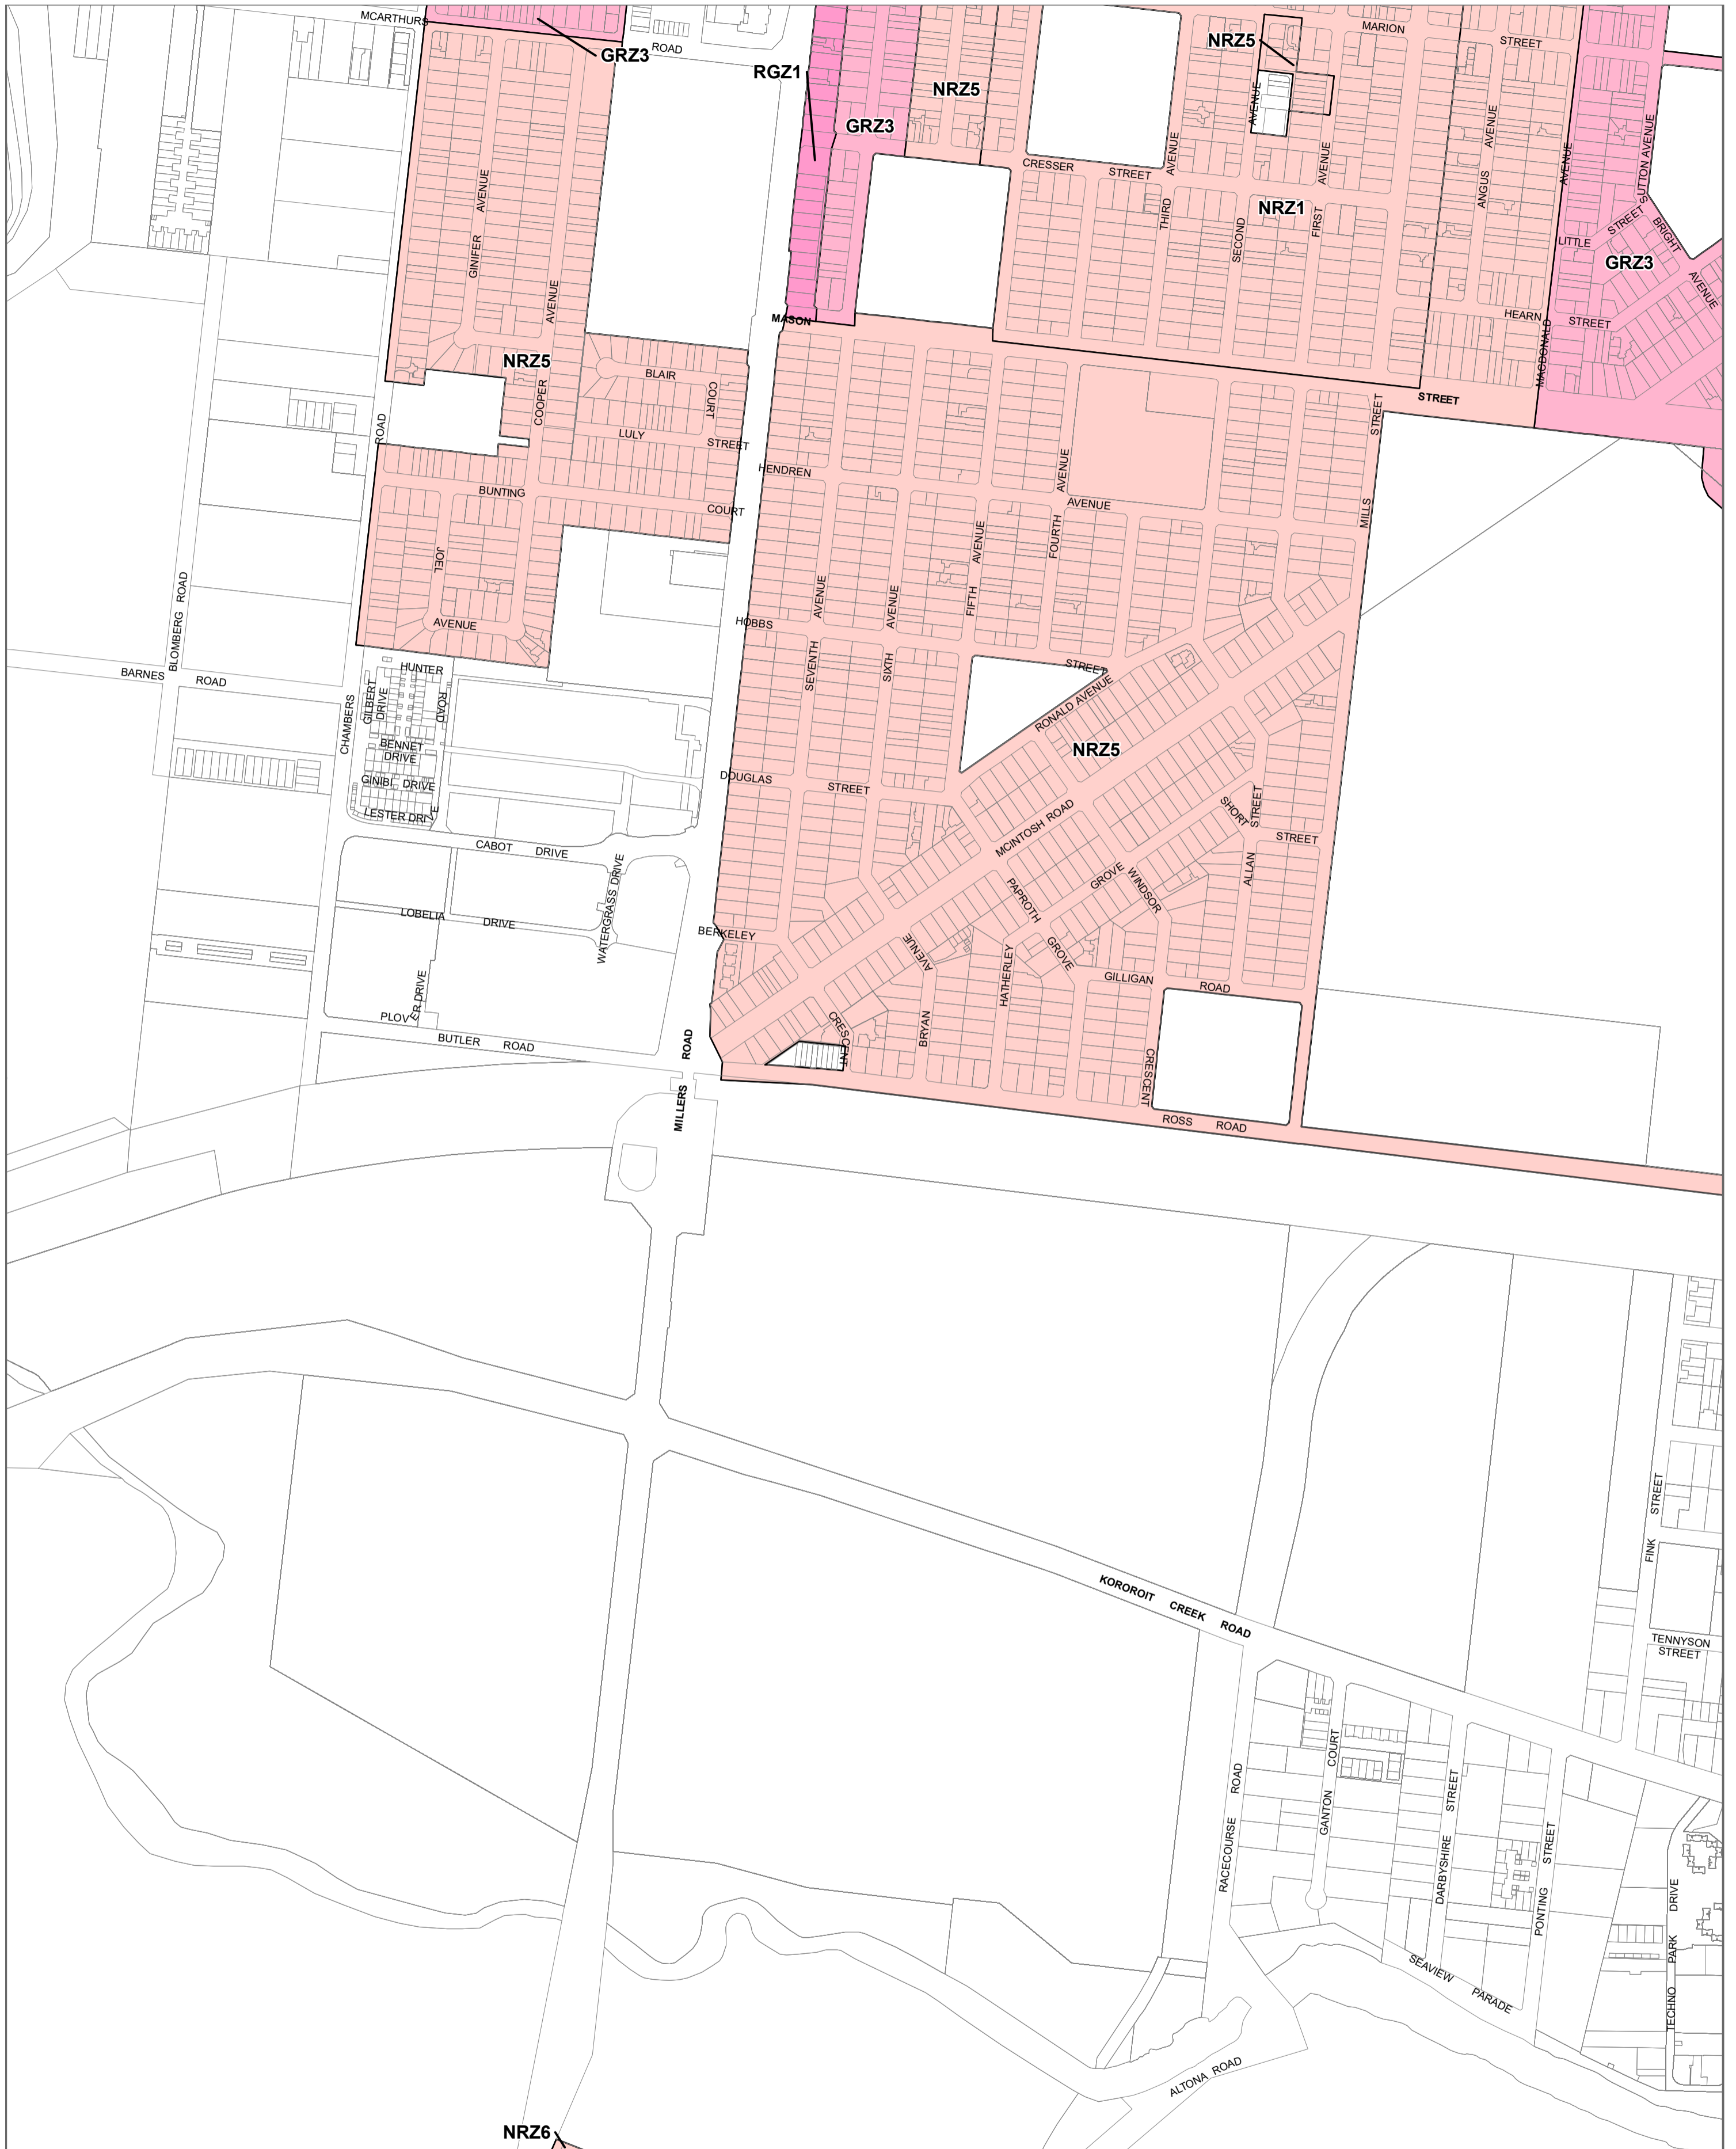

# HOBSONS BAY PLANNING SCHEME - LOCAL PROVISION AMENDMENT C131hbay

- LEGEND**
- GRZ - General Residential Zone
  - NRZ - Neighbourhood Residential Zone
  - RGZ - Residential Growth Zone

**Disclaimer**  
This publication may be of assistance to you but the State of Victoria and its employees do not guarantee that the publication is without flaw of any kind or is wholly appropriate for your particular purposes and therefore disclaims all liability for any error, loss or other consequence which may arise from you relying on any information in this publication.

© The State of Victoria Department of Environment, Land, Water and Planning 2020

Planning Group  
Printed: 4/11/2020  
Amendment Version: 2

Environment,  
Land, Water  
and Planning

INDEX TO ADJOINING SCHEME MAPS