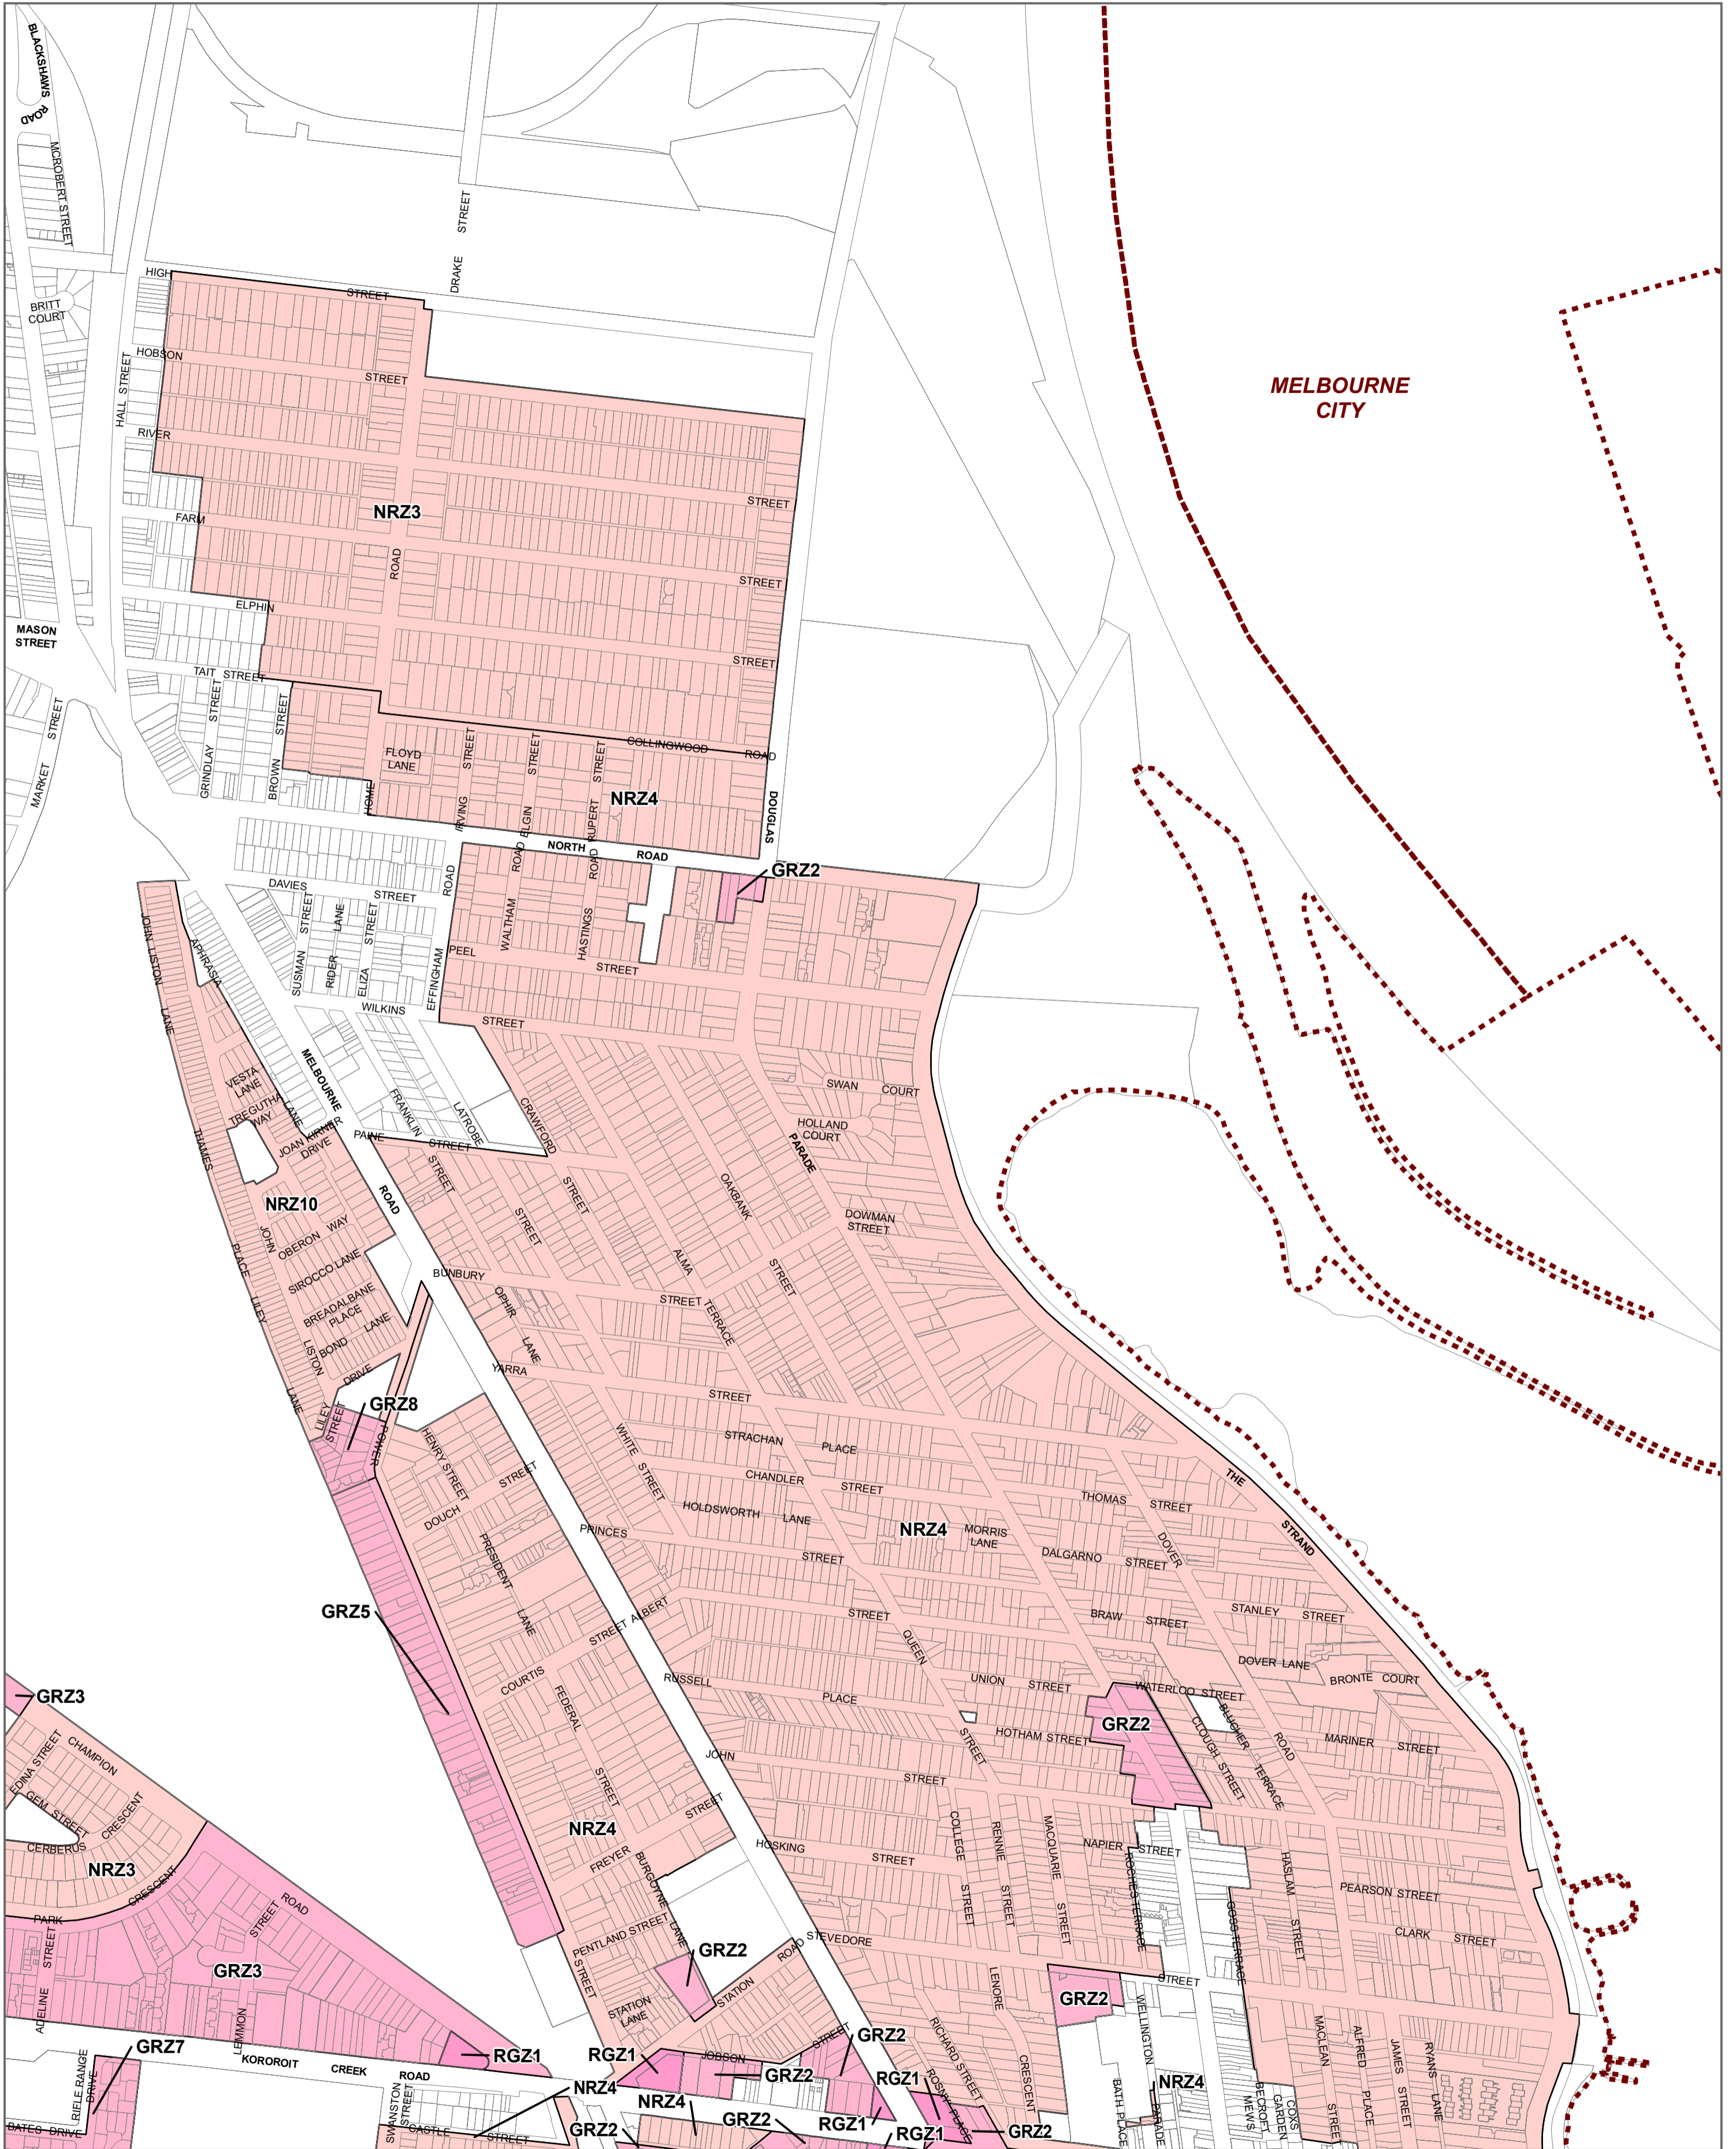

# HOBSONS BAY PLANNING SCHEME - LOCAL PROVISION AMENDMENT C131hbay

**LEGEND**

- GRZ - General Residential Zone
- NRZ - Neighbourhood Residential Zone
- RGZ - Residential Growth Zone
- Municipal Boundary

© The State of Victoria Department of Environment, Land, Water and Planning 2020

0 225 450  
Meters  
Australian Map Grid Zone 55

**NORTH**  
Planning Group  
Printed: 4/11/2020  
Amendment Version: 2

**VICTORIA** State Government  
Environment, Land, Water and Planning

**INDEX TO ADJOINING SCHEME MAPS**