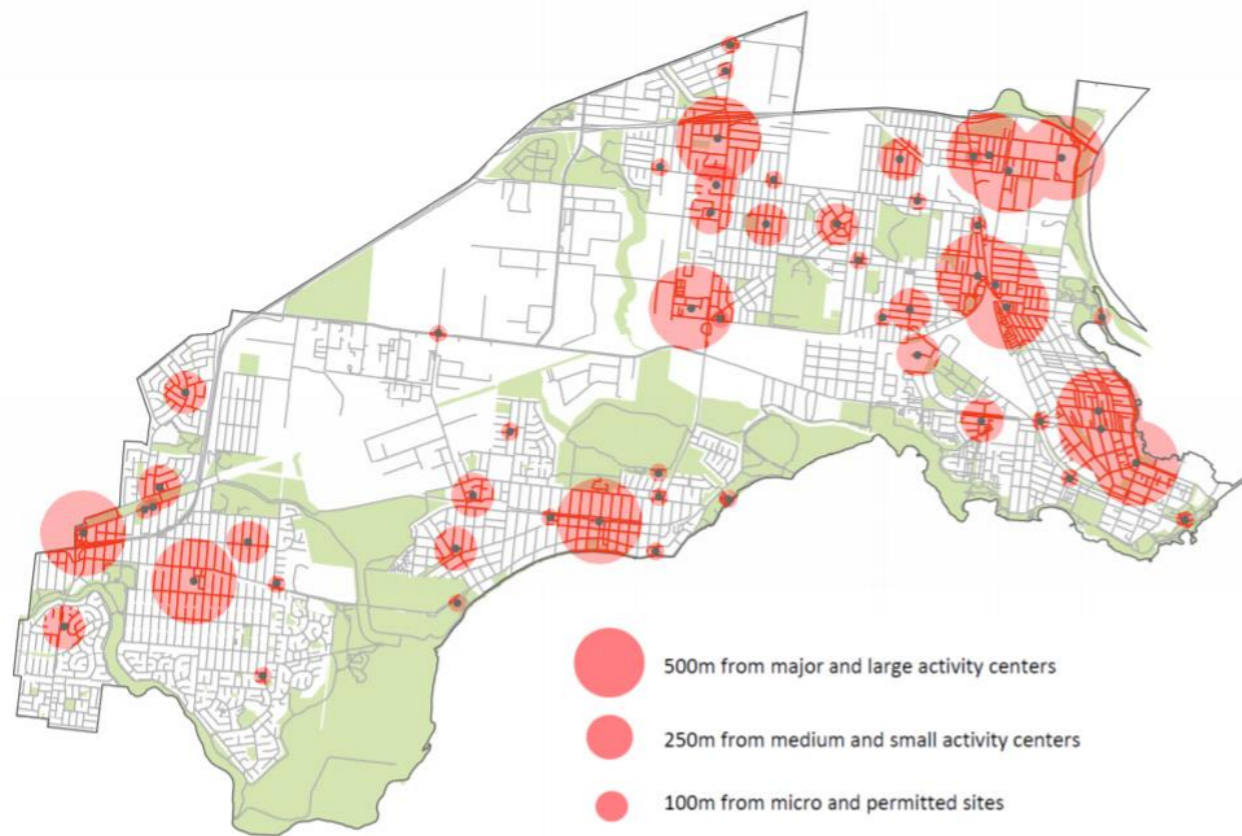

Figure 1: 500 metre exclusion zone from all activity centres

Major Activity Centres

- Pier St, Esplanade to Civic, Altona (Altona Beach)
- Altona Gate
- Central Square, Altona Meadows
- Williamstown
 - Nelson Place
 - Ferguson Street, Douglas Parade

Large Activity Centres

- Aviation Road, Laverton
- Newport
 - Mason Street
 - Hall Street
 - Melbourne Road
- Spotswood
 - Hudsons Road
 - Hall Street
 - Booker Street

Medium Activity Centres

- Blackshaws/Millers Road
- Borrack Square, Altona North
- The Circle
- Harrington Square
- Rifle Range

Small Activity Centres

- Alma Avenue, Altona Meadows
- Bladin Street, Laverton
- Challis Street, Newport
- Laverton Village (Lohse and Woods)
- Point Cook Road, Seabrook
- Second Avenue, Altona North
- Somers Parade, Altona
- Vernon Street, South Kingsville
- Akuna Drive, Williamstown North

Enterprise Area

- Millers Junction, Altona North

Permitted sites for Roadside Vendors

- Altona Boat Ramp
- Apex Park, Altona
- Cherry Lake, Altona
- Newport Boat Ramp
- Point Gellibrand Park (Timeball Tower)
- Kororoit Creek Road Williamstown