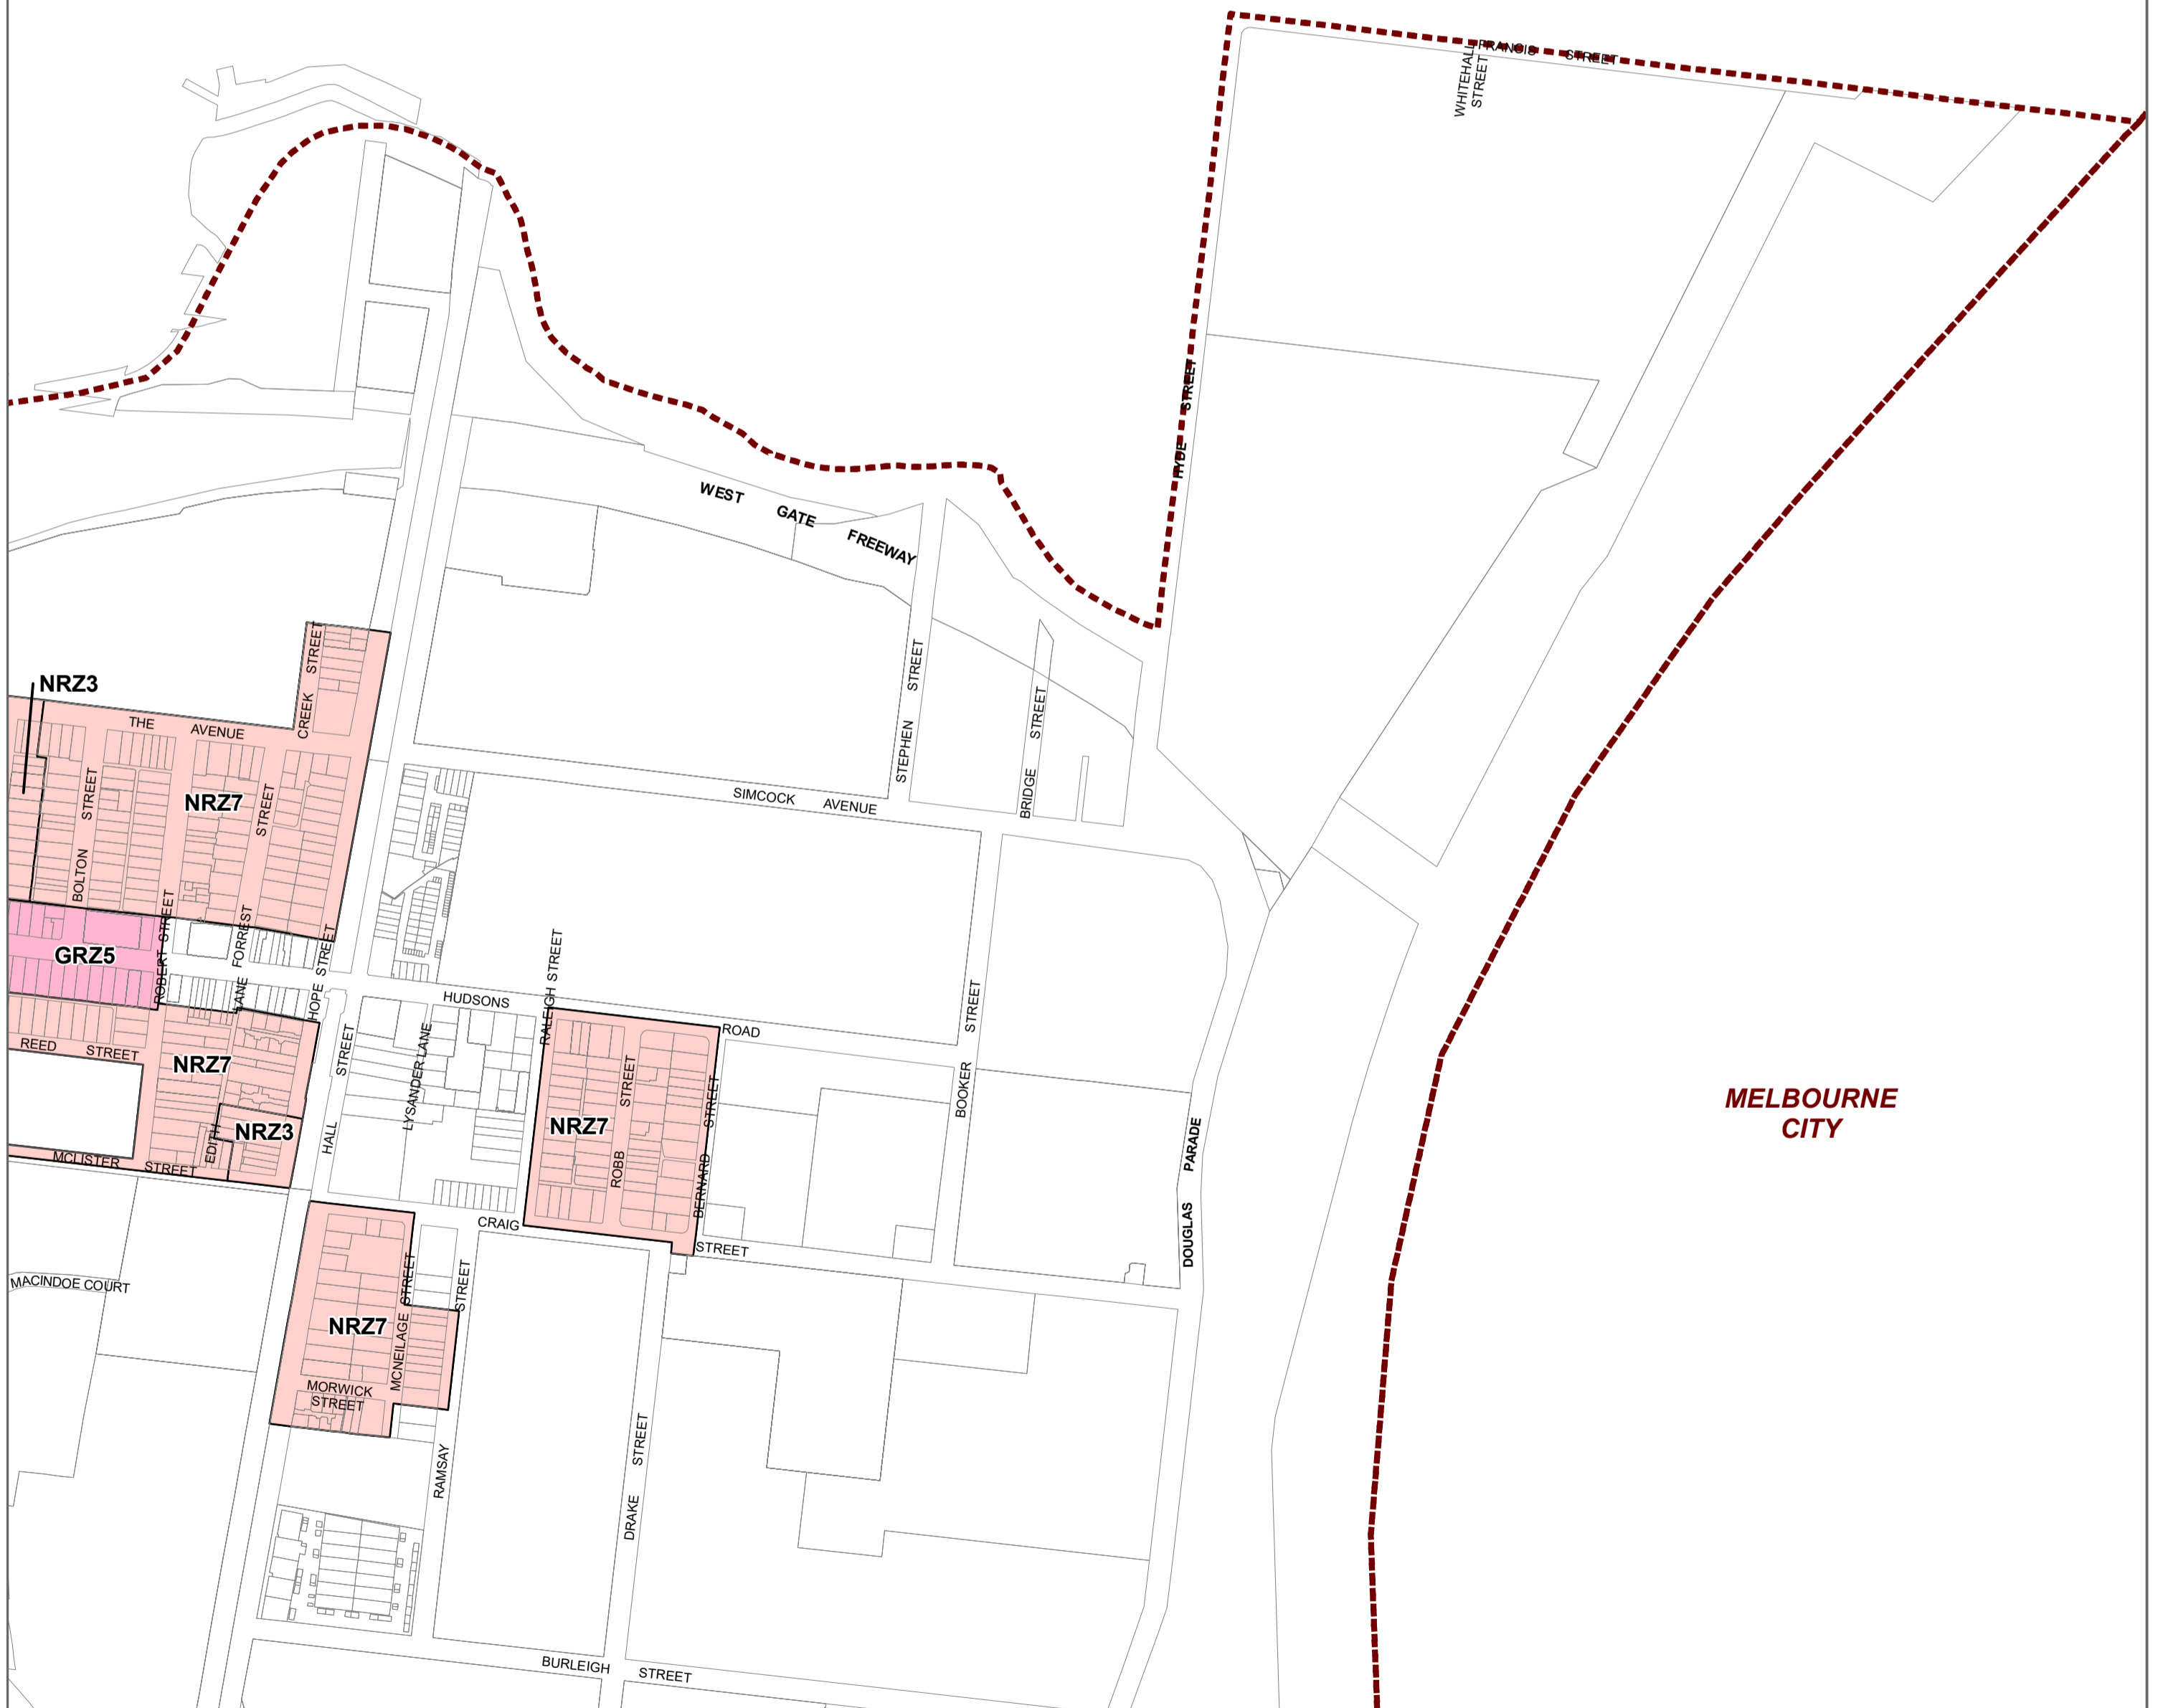

**MARIBYRNONG  
 CITY**

**LEGEND**  
 GRZ - General Residential Zone  
 NRZ - Neighbourhood Residential Zone

Municipal Boundary

**Disclaimer**  
 This publication may be of assistance to you but the State of Victoria and its employees do not guarantee that the publication is without flaw of any kind or is wholly appropriate for your particular purposes and therefore disclaims all liability for any error, loss or other consequence which may arise from you relying on any information in this publication.

© The State of Victoria Department of Environment, Land, Water and Planning 2020

Planning Group  
 Printed: 4/11/2020  
 Amendment Version: 2

Environment,  
 Land, Water  
 and Planning

INDEX TO ADJOINING SCHEME MAPS