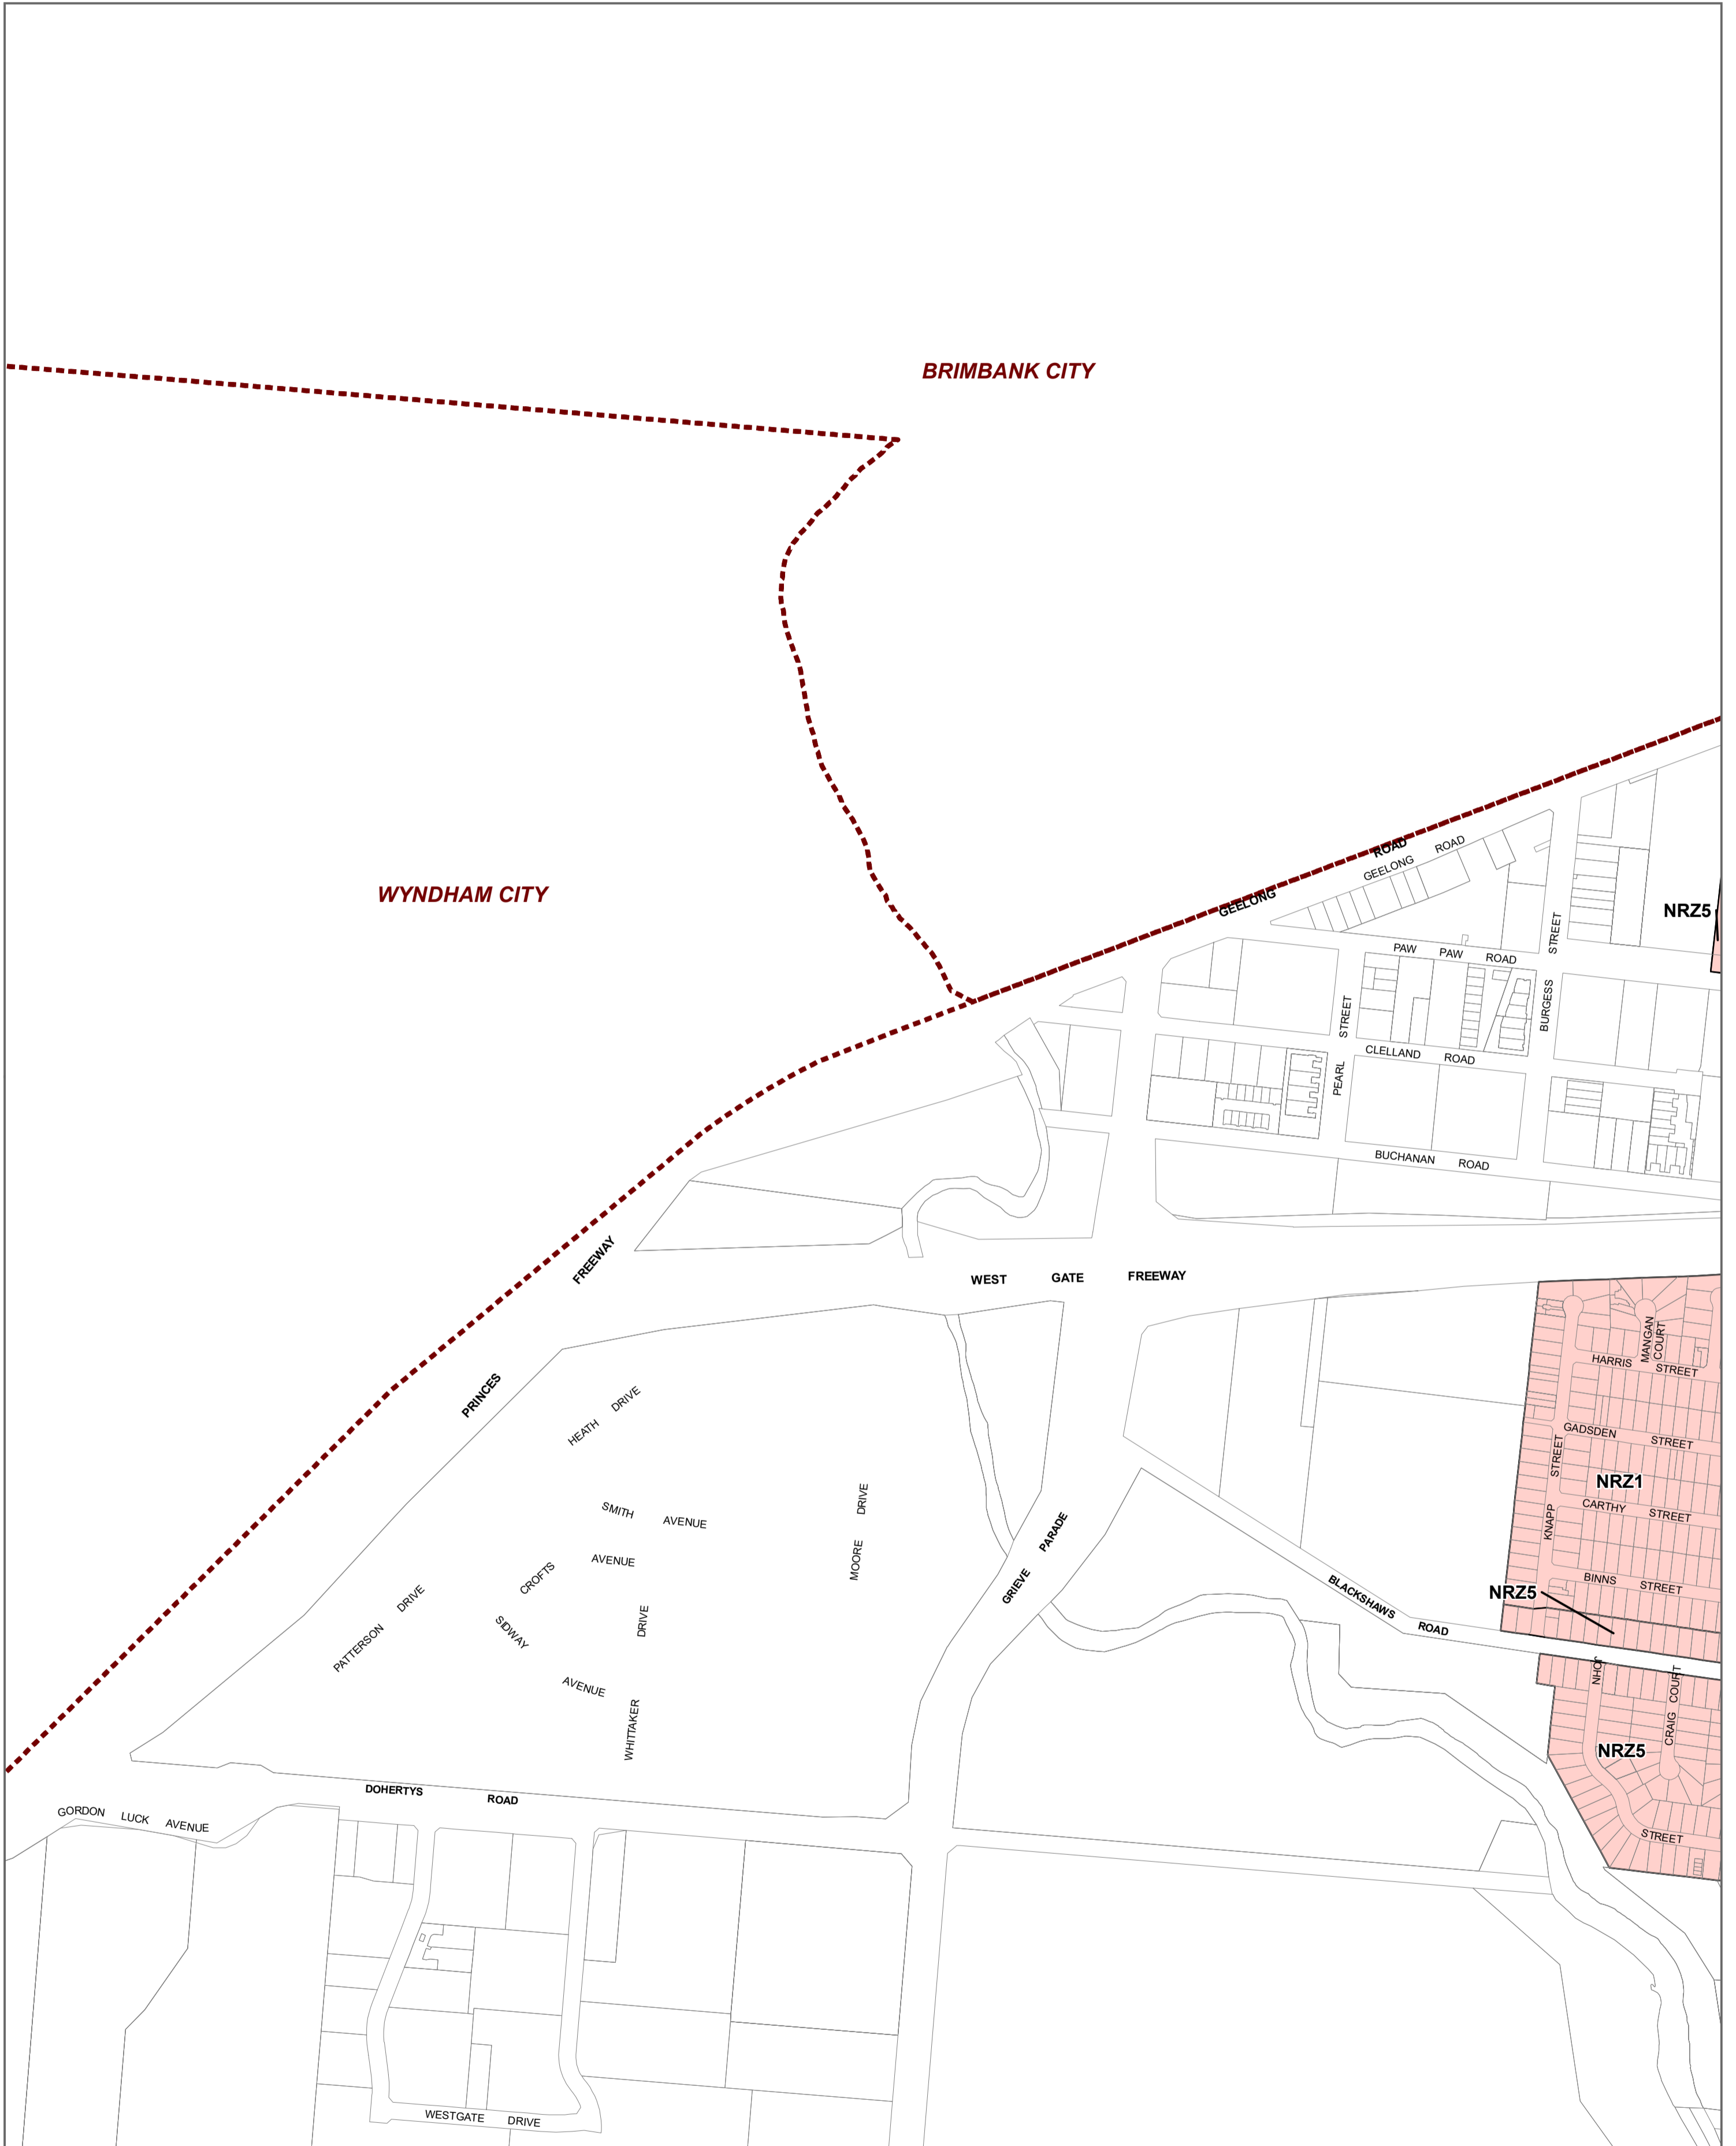

HOBSONS BAY PLANNING SCHEME - LOCAL PROVISION AMENDMENT C131hbay

LEGEND
 NRZ - Neighbourhood Residential Zone

Municipal Boundary

Disclaimer
 This publication may be of assistance to you but the State of Victoria and its employees do not guarantee that the publication is without flaw of any kind or is wholly appropriate for your particular purposes and therefore disclaims all liability for any error, loss or other consequence which may arise from you relying on any information in this publication.

© The State of Victoria Department of Environment, Land, Water and Planning 2020

Australian Map Grid Zone 55

Planning Group
 Printed: 4/11/2020
 Amendment Version: 2

Environment,
 Land, Water
 and Planning

INDEX TO ADJOINING SCHEME MAPS