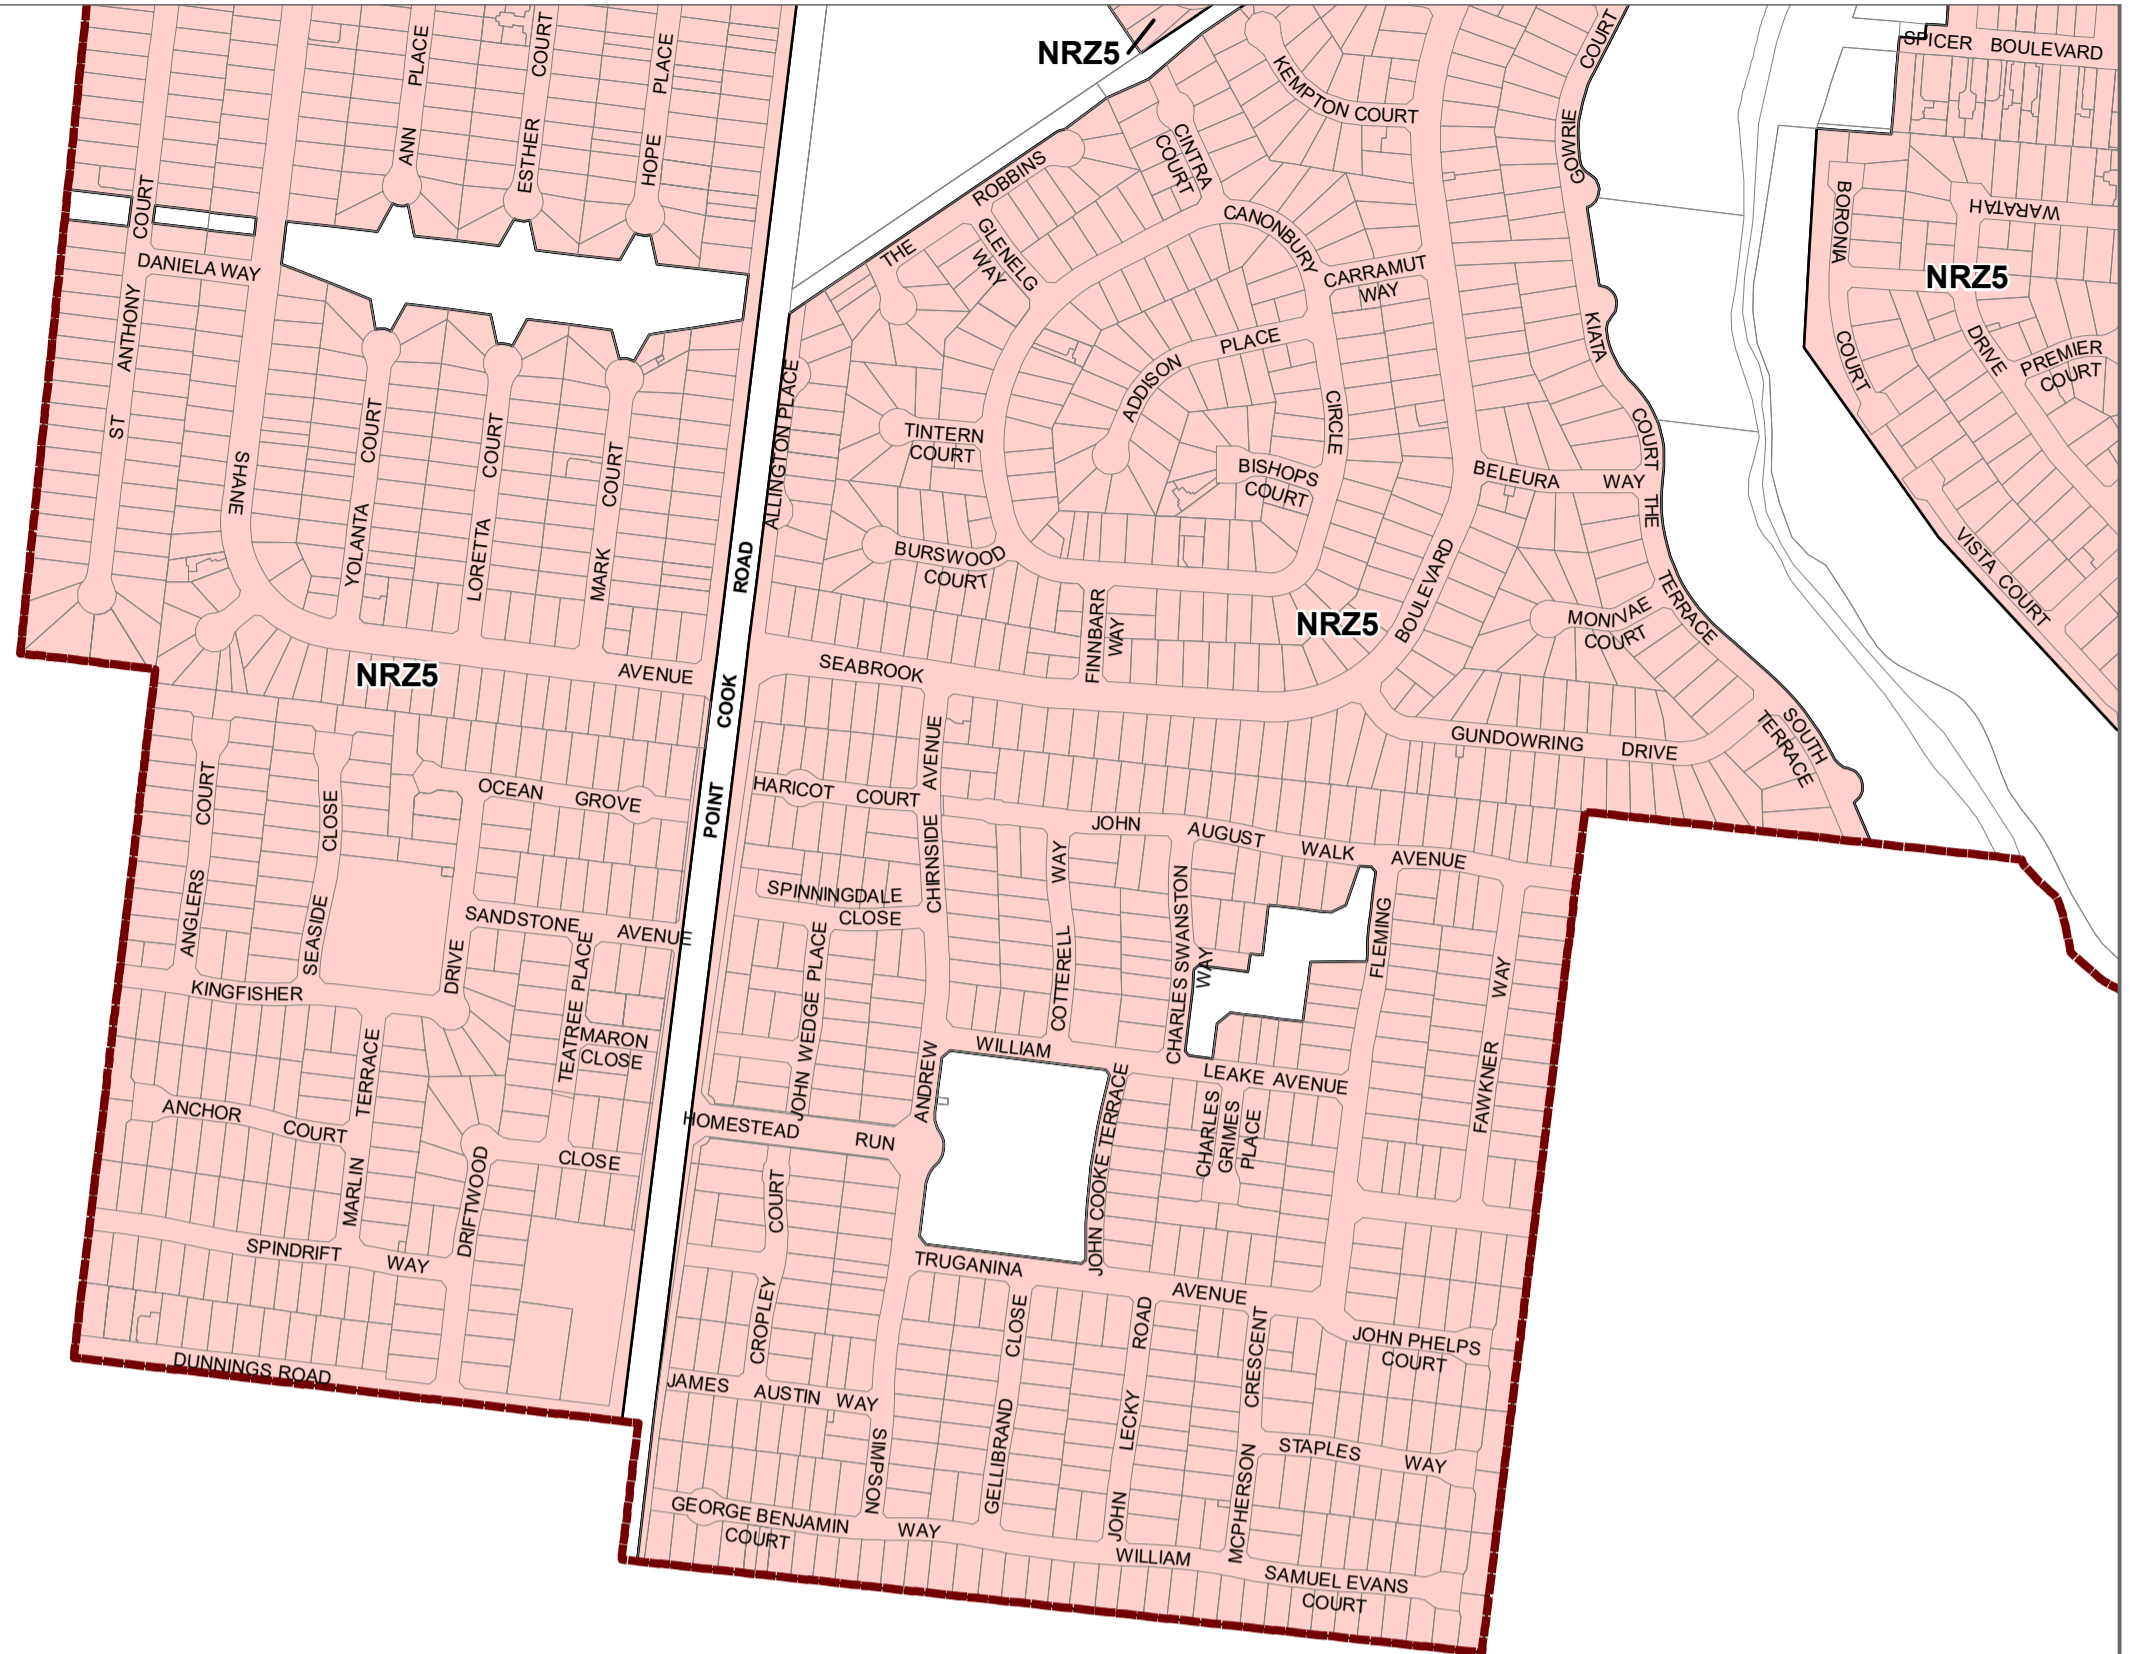

HOBSONS BAY PLANNING SCHEME - LOCAL PROVISION

AMENDMENT C131hbay

WYNDHAM CITY

LEGEND

 NRZ - Neighbourhood Residential Zone

 Municipal Boundary

Disclaimer
This publication may be of assistance to you but the State of Victoria and its employees do not guarantee that the publication is without flaw of any kind or is wholly appropriate for your particular purposes and therefore disclaims all liability for any error, loss or other consequence which may arise from you relying on any information in this publication.

© The State of Victoria Department of Environment, Land, Water and Planning 2020

Australian Map Grid Zone 55

Planning Group

Printed: 4/11/2020

Amendment Version: 2

Environment,
Land, Water
and Planning

INDEX TO ADJOINING SCHEME MAPS