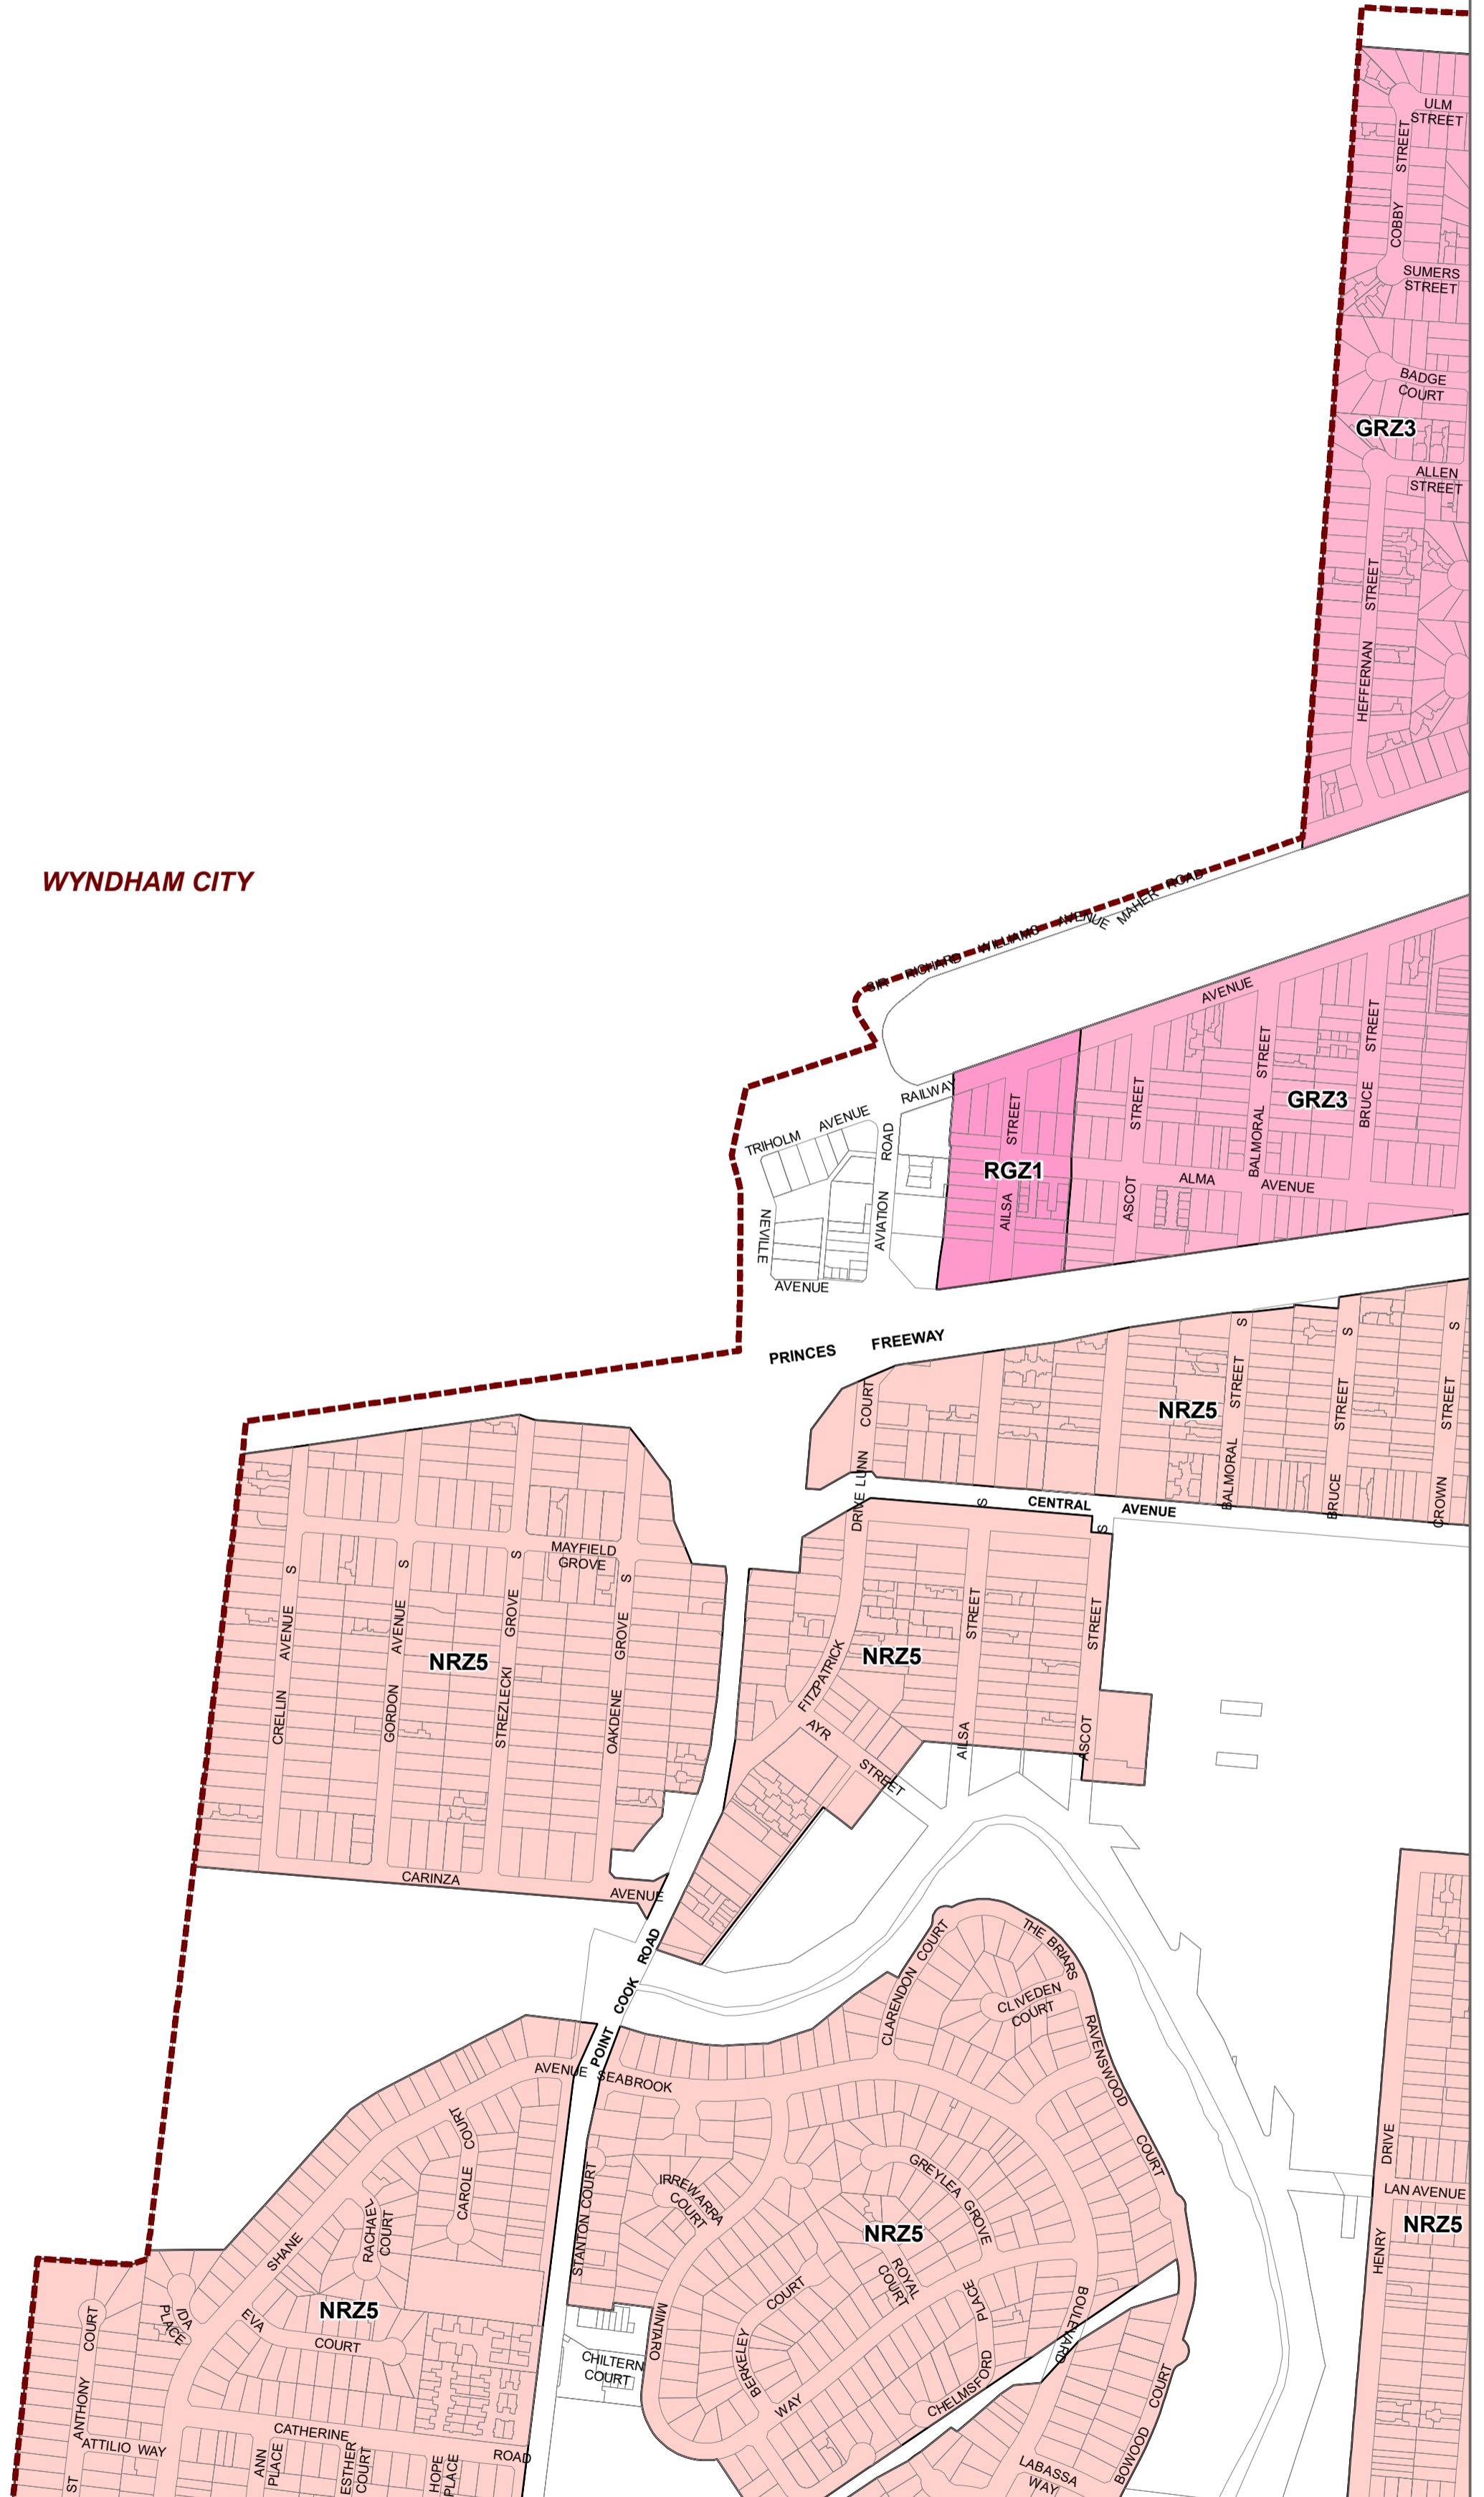

HOBSONS BAY PLANNING SCHEME - LOCAL PROVISION AMENDMENT C131hbay

WYNDHAM CITY

- LEGEND**
- GRZ - General Residential Zone
 - NRZ - Neighbourhood Residential Zone
 - RGZ - Residential Growth Zone

Disclaimer
This publication may be of assistance to you but the State of Victoria and its employees do not guarantee that the publication is without flaw of any kind or is wholly appropriate for your particular purposes and therefore disclaims all liability for any error, loss or other consequence which may arise from you relying on any information in this publication.

© The State of Victoria Department of Environment, Land, Water and Planning 2020

Planning Group
Printed: 4/11/2020
Amendment Version: 2

INDEX TO ADJOINING SCHEME MAPS