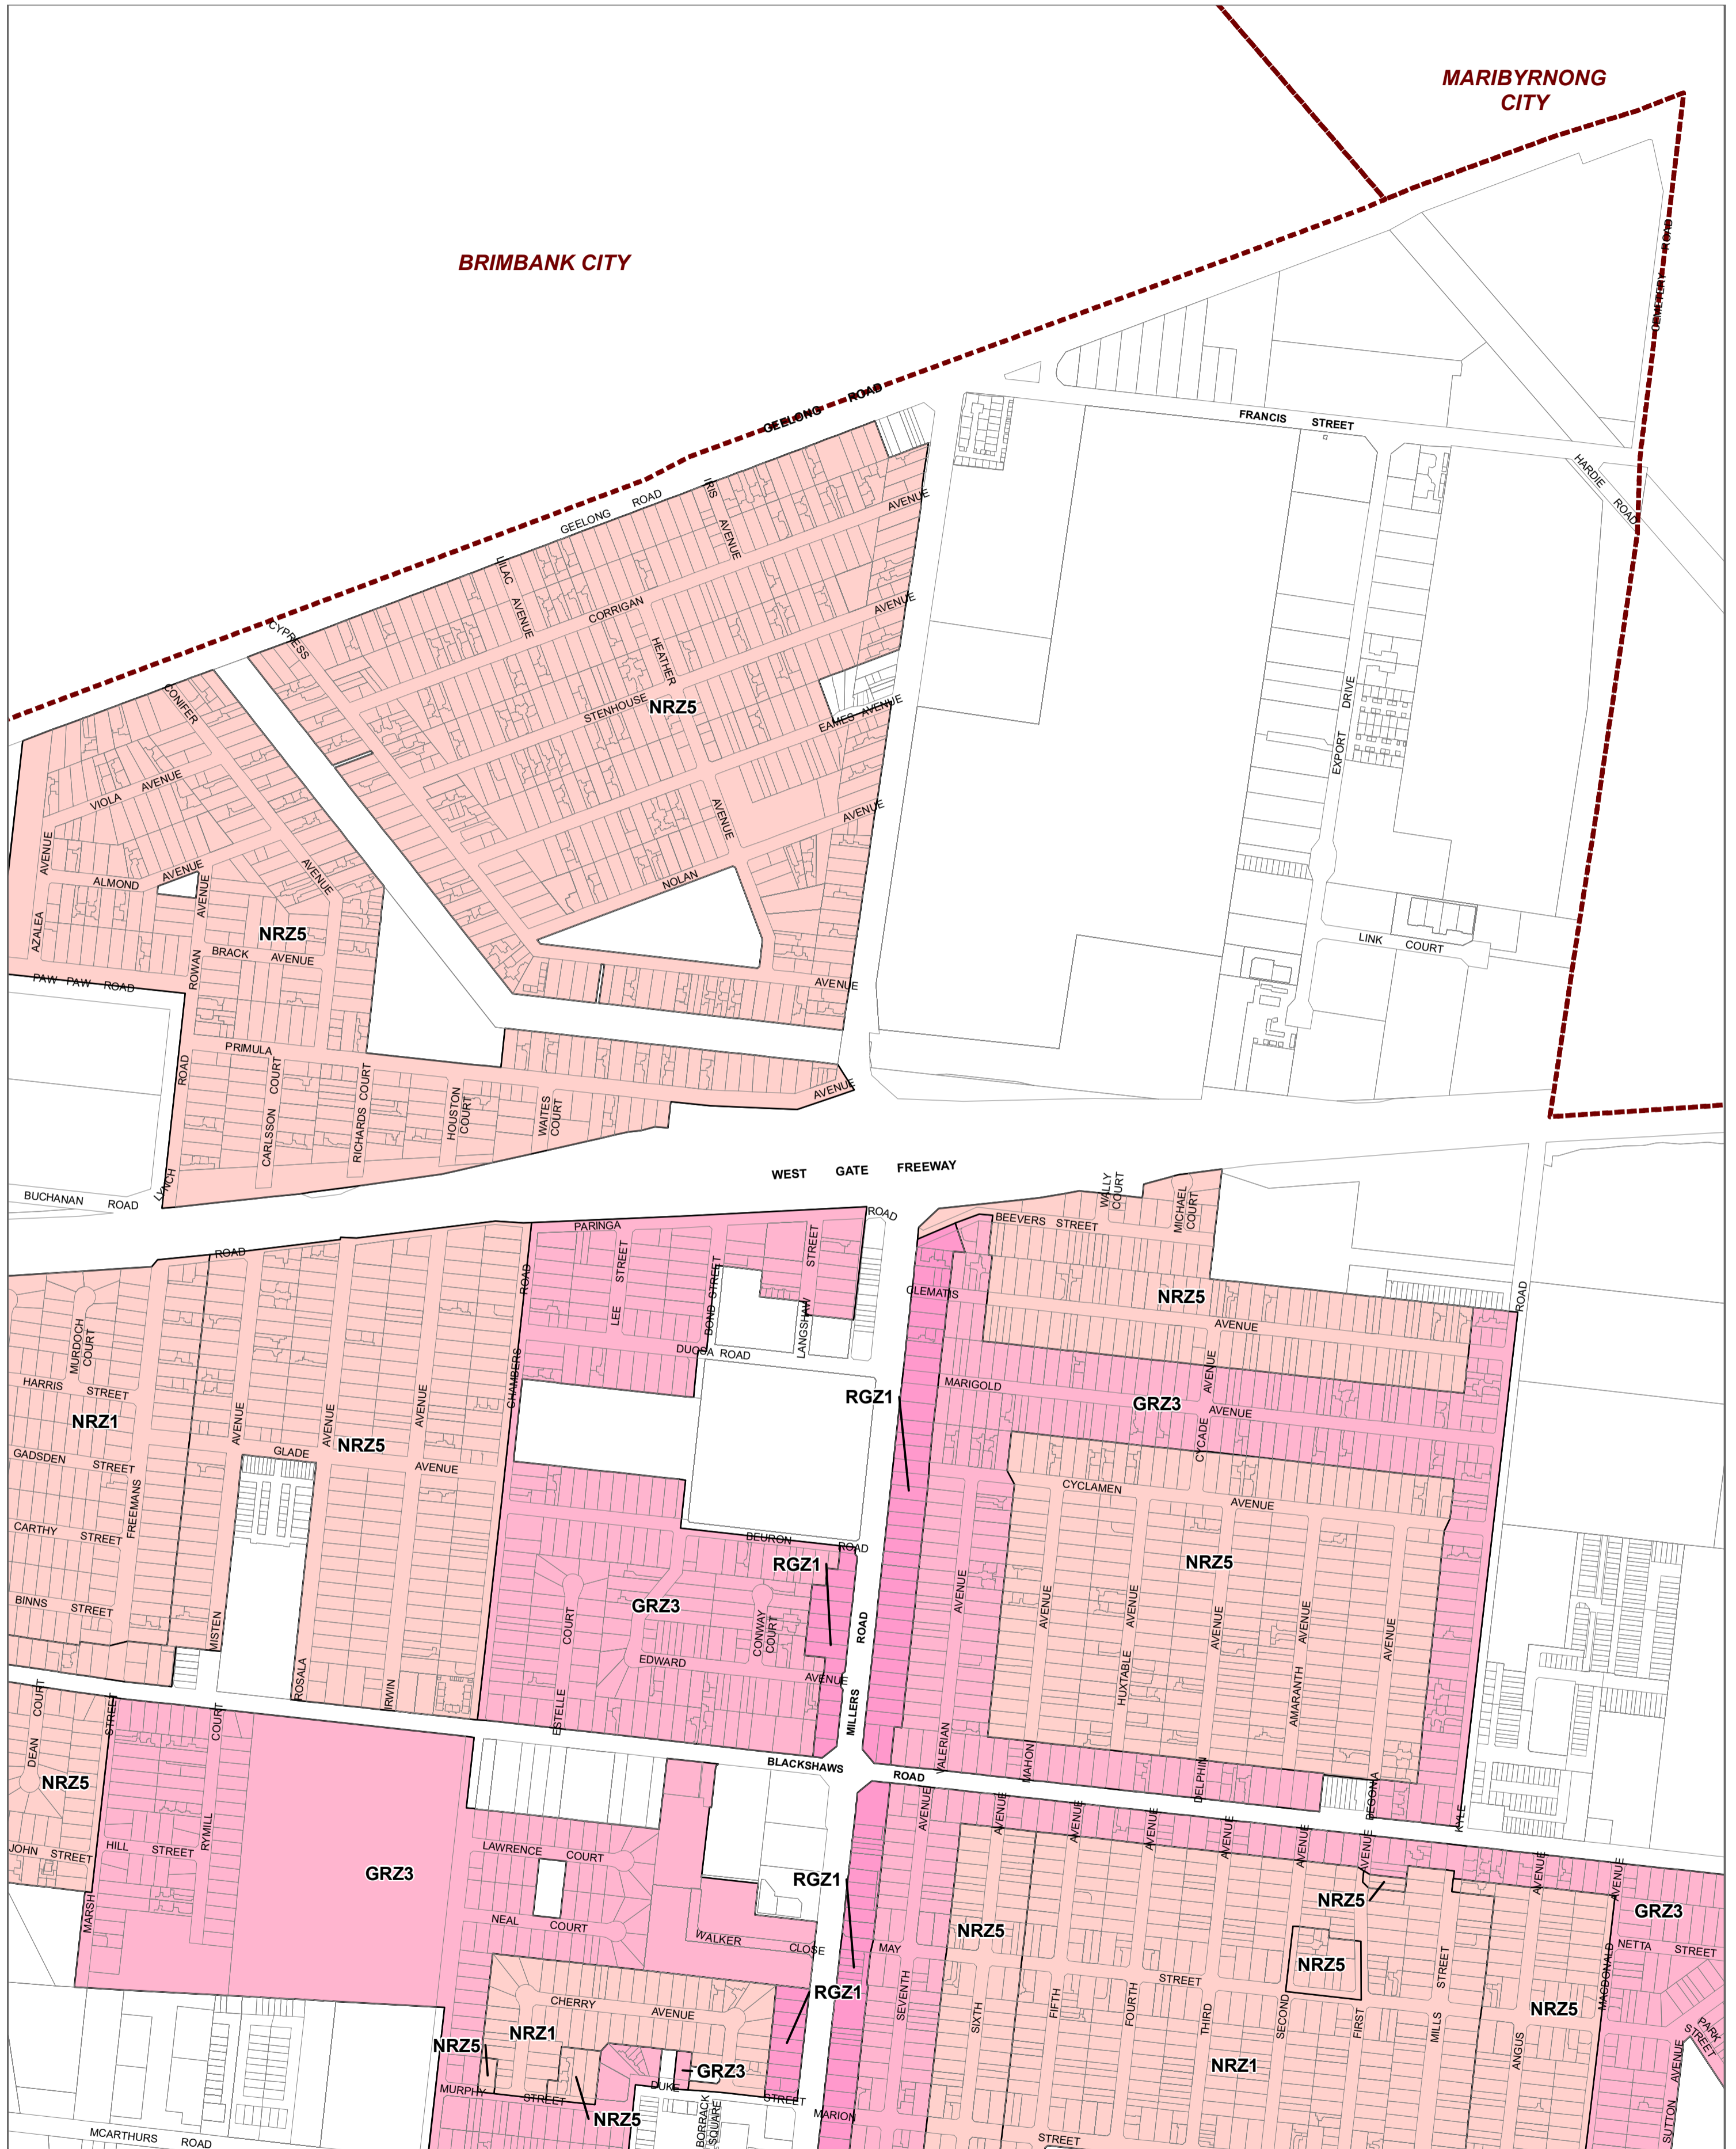

# HOBSONS BAY PLANNING SCHEME - LOCAL PROVISION AMENDMENT C131hbay

- LEGEND**
- GRZ - General Residential Zone
  - NRZ - Neighbourhood Residential Zone
  - RGZ - Residential Growth Zone

**Disclaimer**  
This publication may be of assistance to you but the State of Victoria and its employees do not guarantee that the publication is without flaw of any kind or is wholly appropriate for your particular purposes and therefore disclaims all liability for any error, loss or other consequence which may arise from you relying on any information in this publication.

© The State of Victoria Department of Environment, Land, Water and Planning 2020

Planning Group  
Printed: 4/11/2020  
Amendment Version: 2

Environment,  
Land, Water  
and Planning

INDEX TO ADJOINING SCHEME MAPS