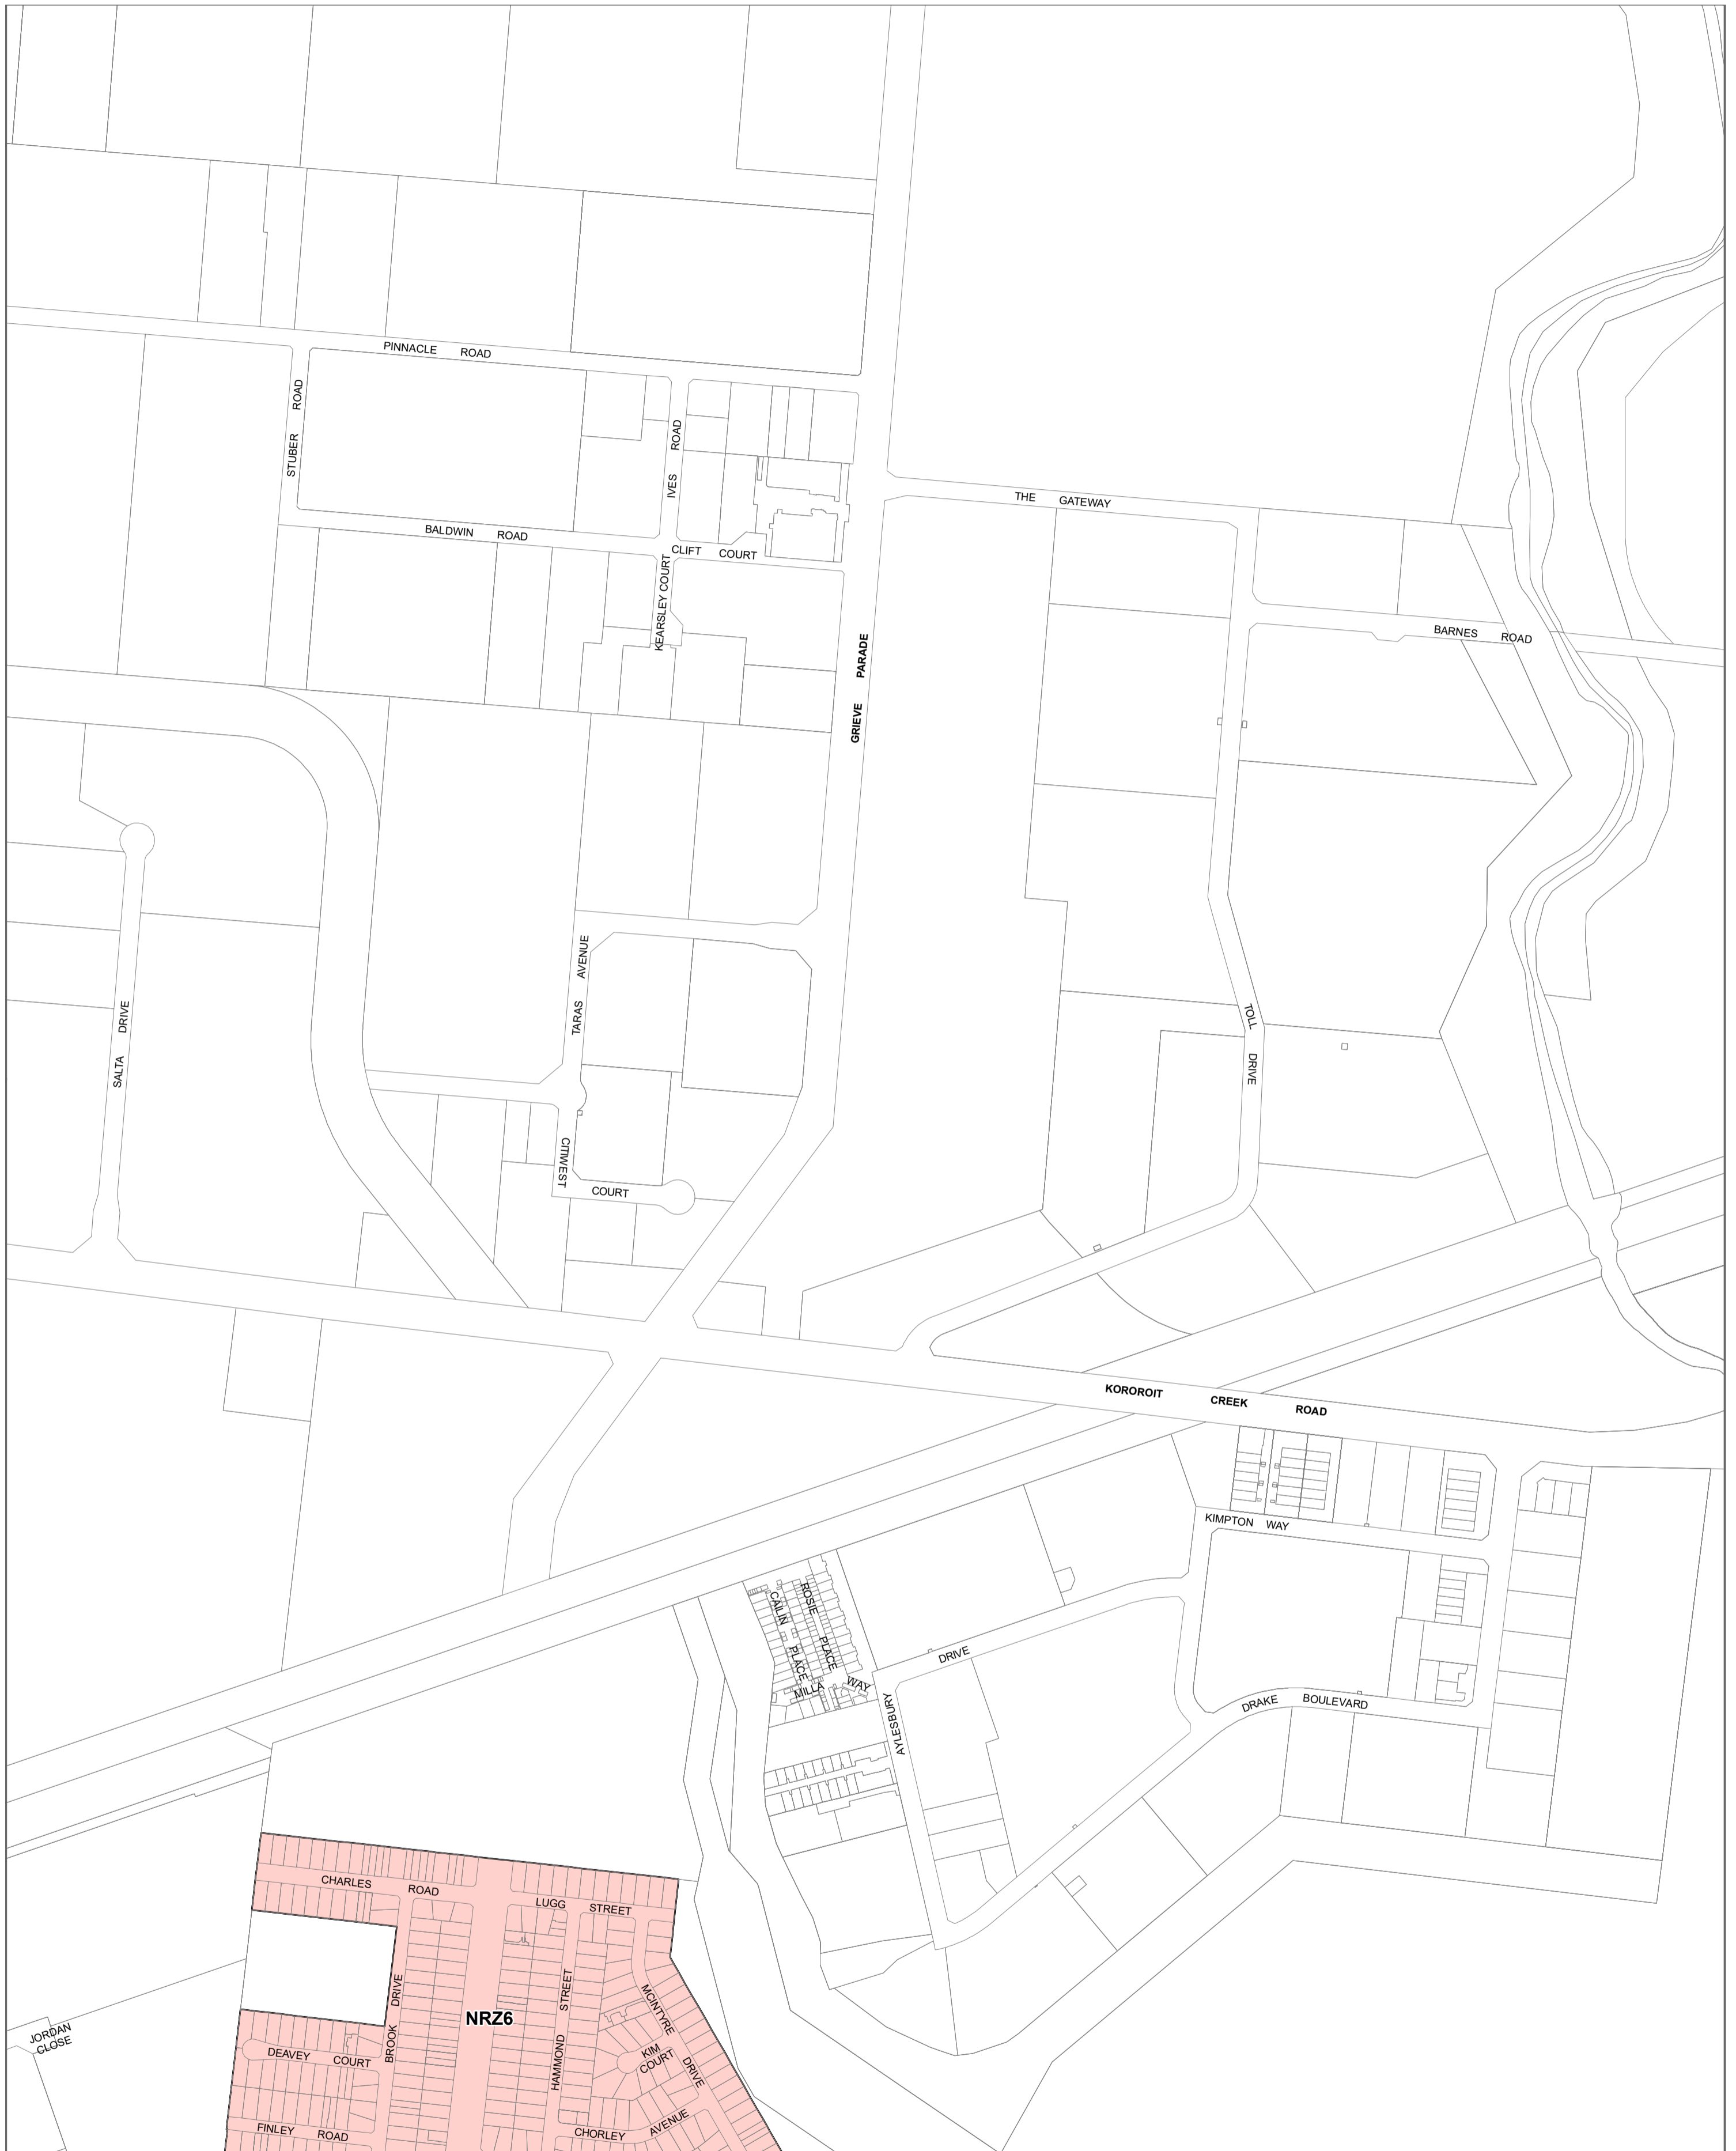

# HOBSONS BAY PLANNING SCHEME - LOCAL PROVISION AMENDMENT C131hbay

**LEGEND**  
 NRZ - Neighbourhood Residential Zone

Municipal Boundary

**Disclaimer**  
 This publication may be of assistance to you but the State of Victoria and its employees do not guarantee that the publication is without flaw of any kind or is wholly appropriate for your particular purposes and therefore disclaims all liability for any error, loss or other consequence which may arise from you relying on any information in this publication.

© The State of Victoria Department of Environment, Land, Water and Planning 2020

Australian Map Grid Zone 55

Planning Group  
 Printed: 4/11/2020  
 Amendment Version: 2

Environment,  
 Land, Water  
 and Planning

INDEX TO ADJOINING SCHEME MAPS