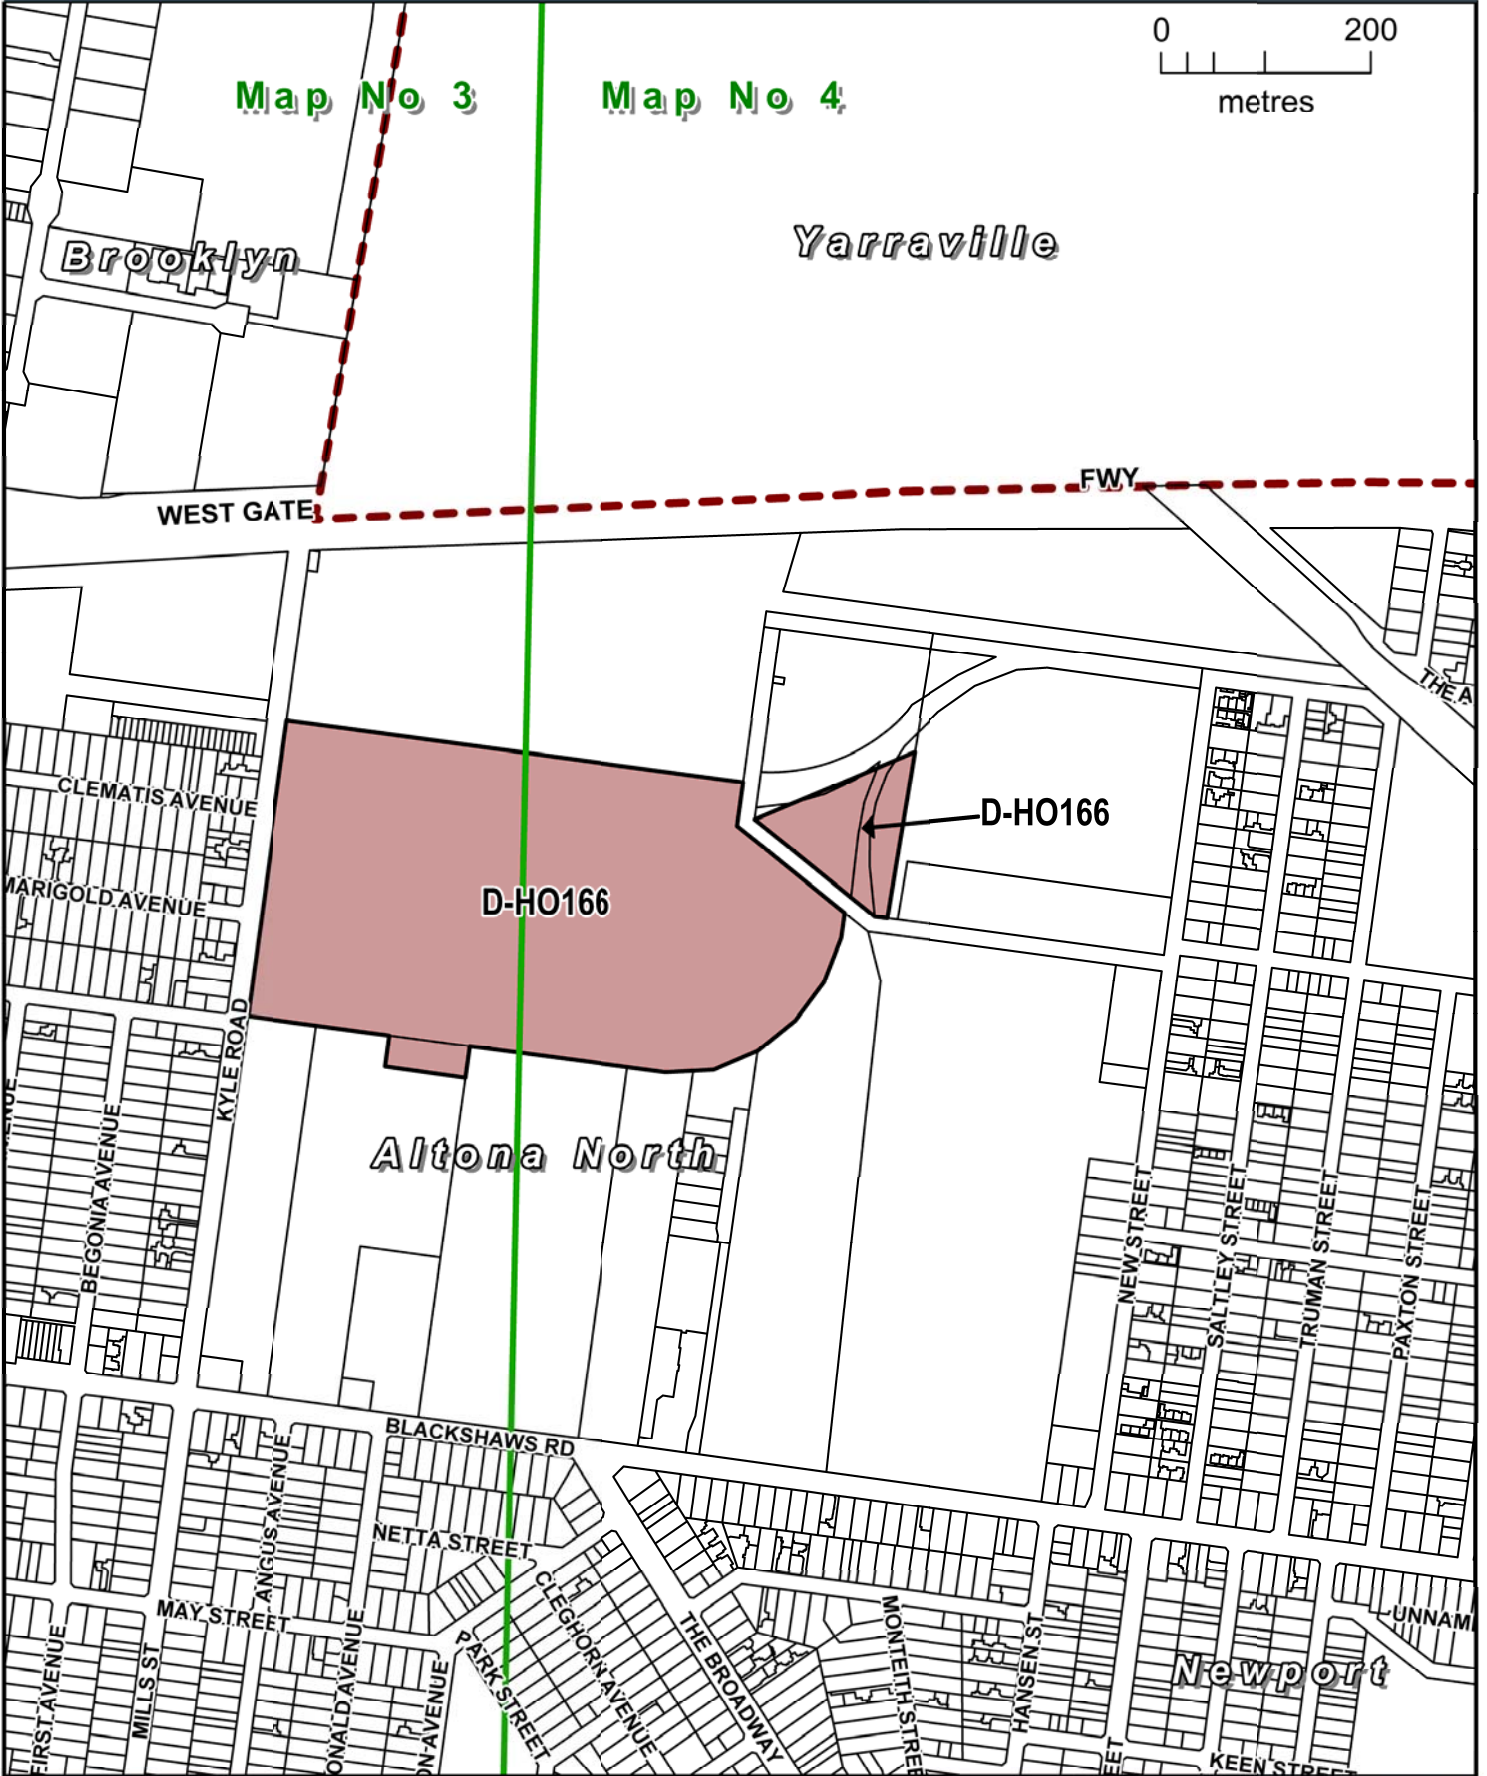

HOBSONS BAY PLANNING SCHEME

Map No 3

Map No 4

LEGEND

Part of Planning Scheme Maps 3HO & 4 HO

D-HO AREA TO BE DELETED FROM A HERITAGE OVERLAY (D-HO166)

AMENDMENT C88