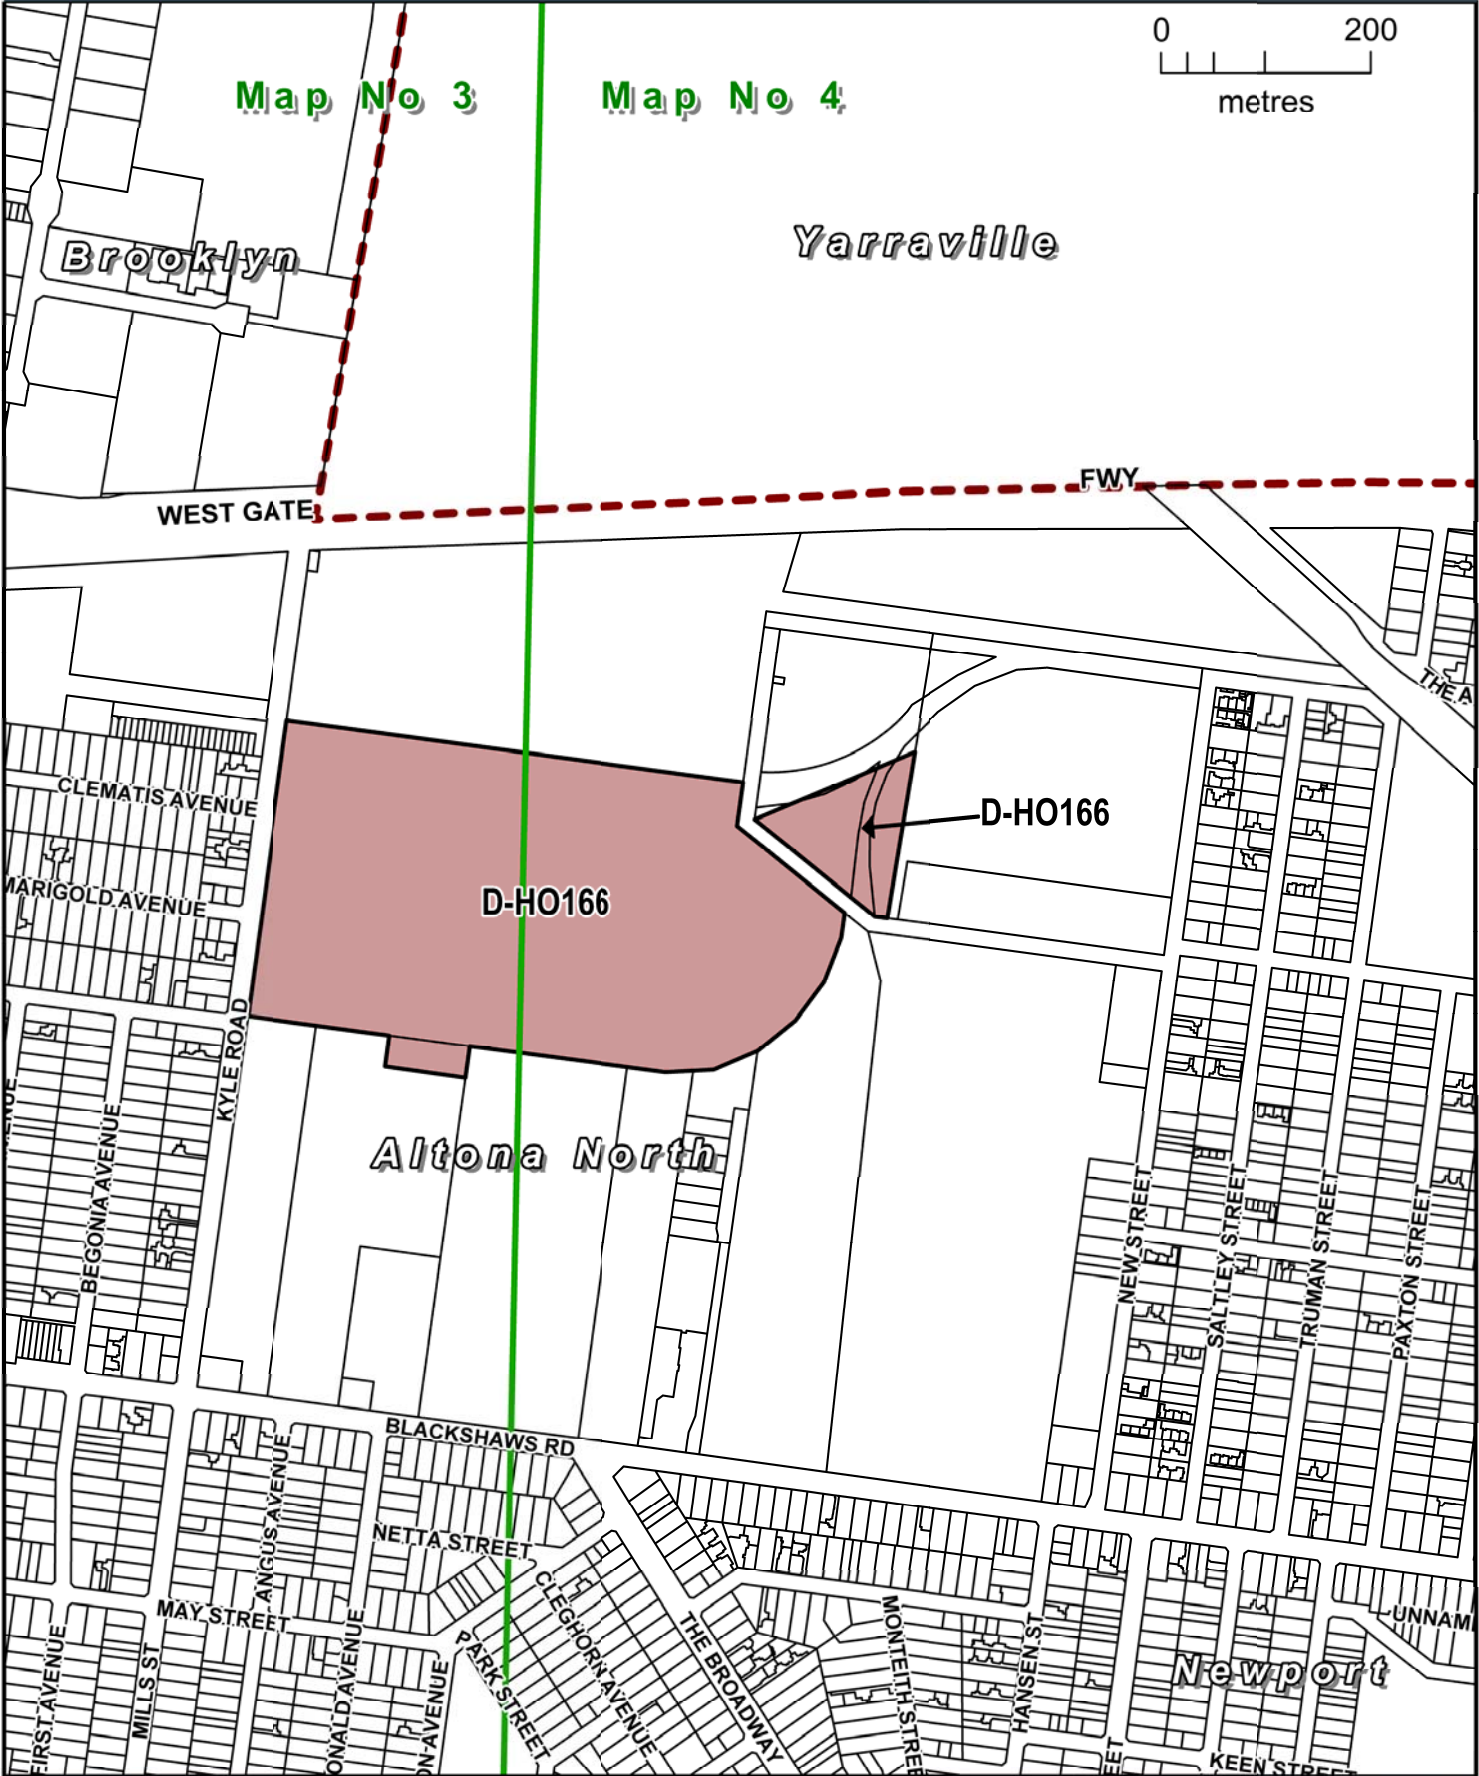

HOBSONS BAY PLANNING SCHEME

Map No 3

Map No 4

LEGEND

Part of Planning Scheme Maps 3HO & 4 HO

D-HO AREA TO BE DELETED FROM A HERITAGE OVERLAY (D-HO166)

AMENDMENT C88