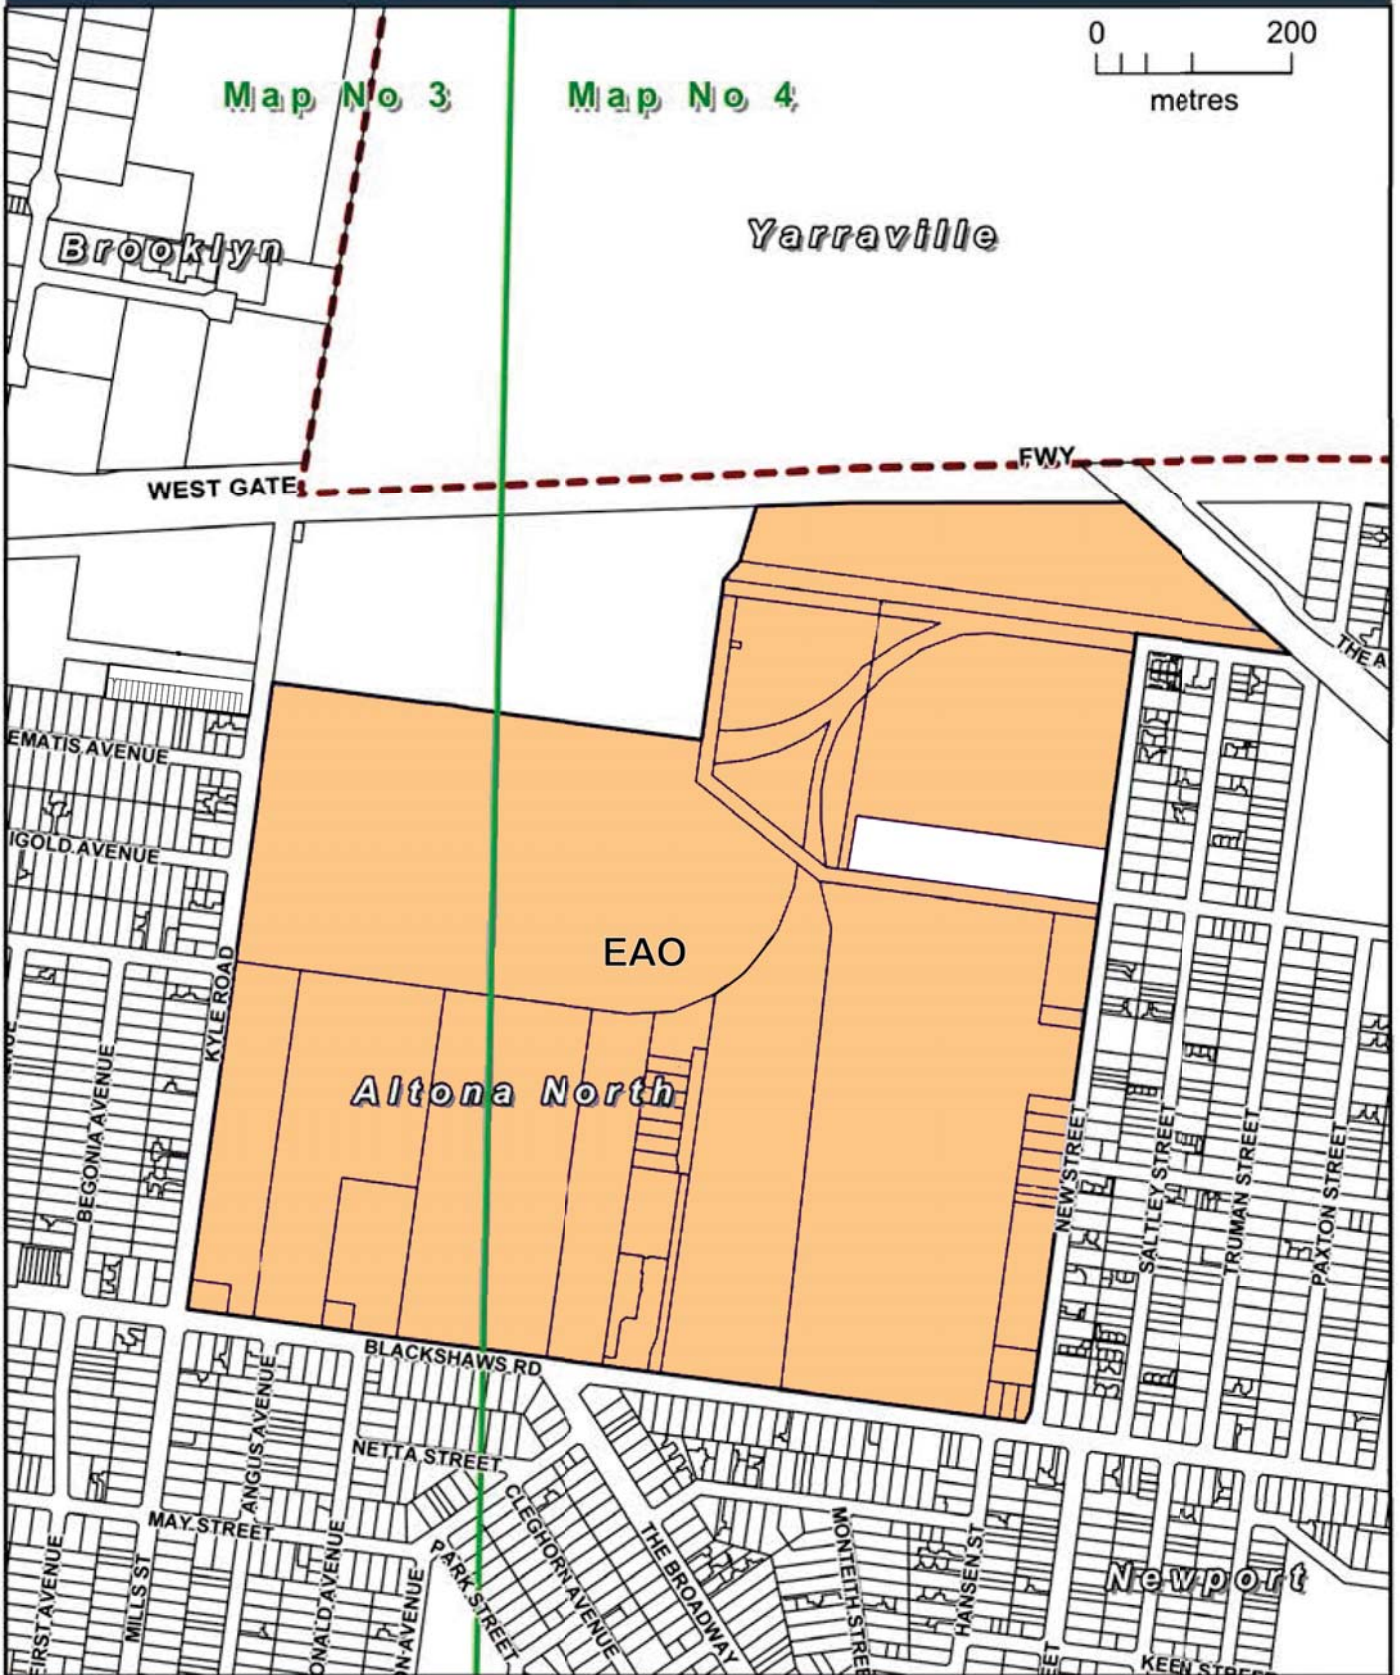

HOBSONS BAY PLANNING SCHEME

LEGEND

 EAO ENVIRONMENTAL AUDIT OVERLAY

Part of Planning Scheme Maps 3EAO & 4EAO

AMENDMENT C88