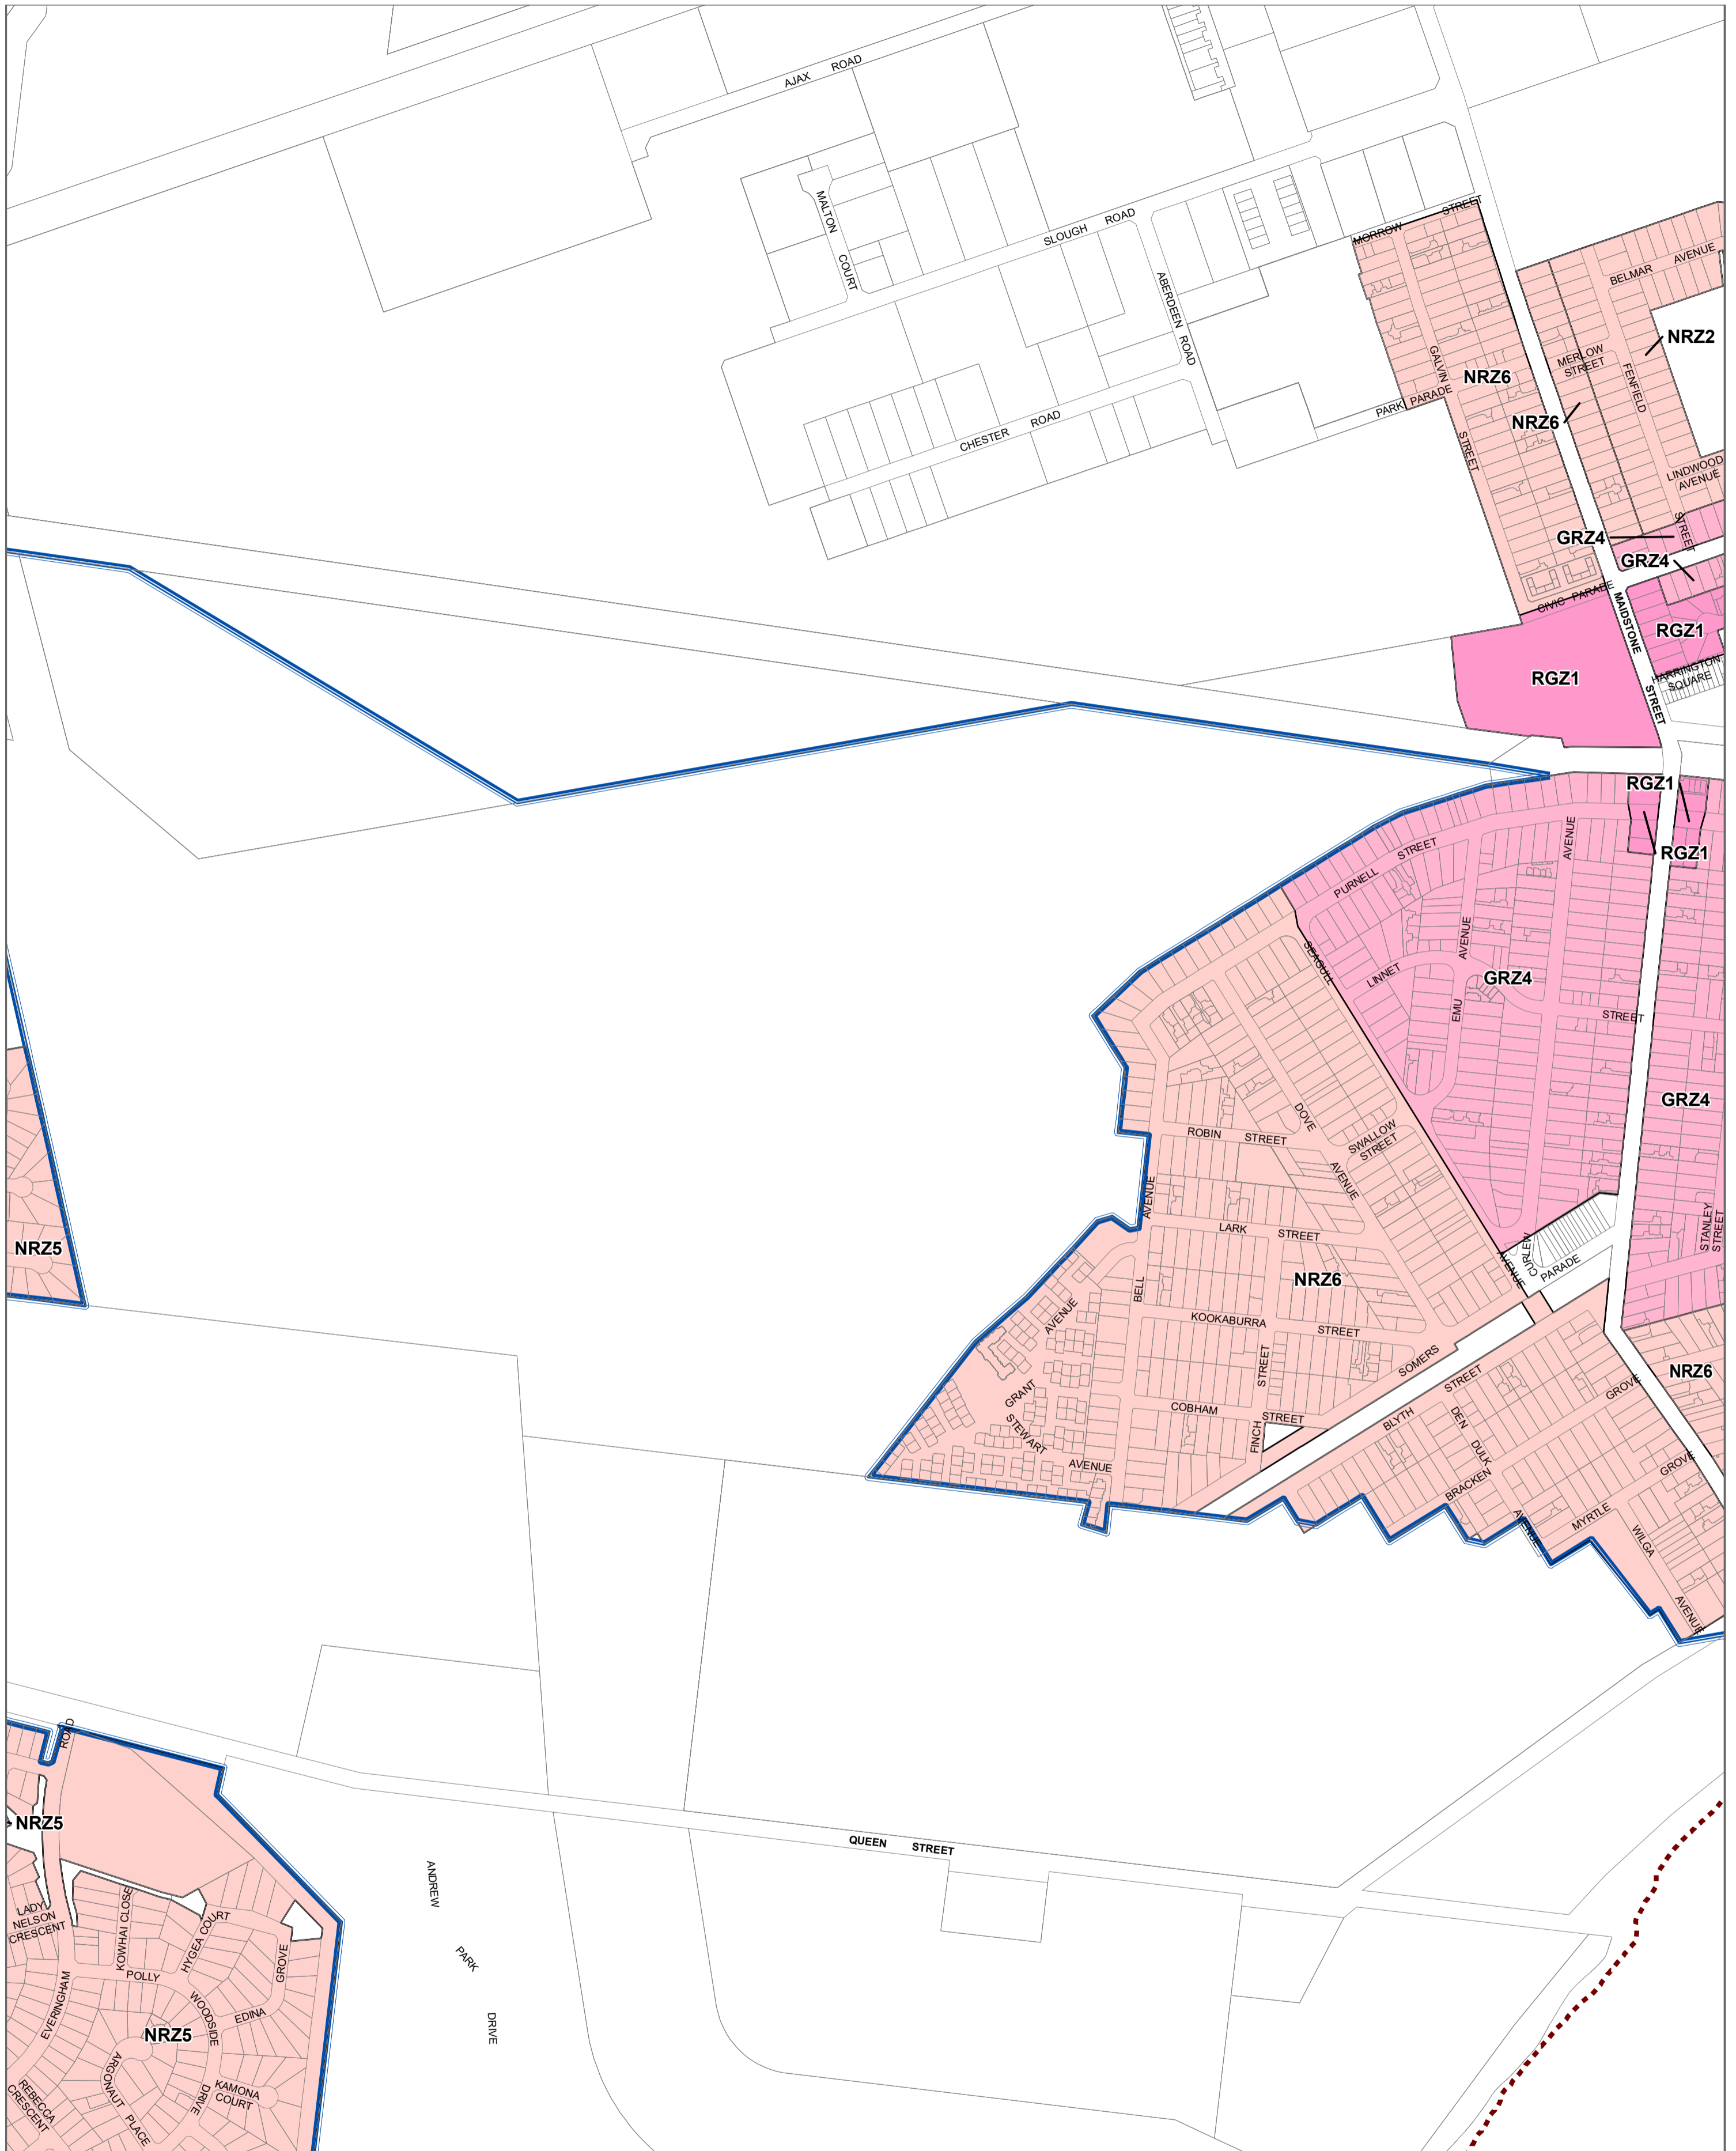

HOBSONS BAY PLANNING SCHEME - LOCAL PROVISION AMENDMENT C131hbay

- LEGEND**
- GRZ - General Residential Zone
 - NRZ - Neighbourhood Residential Zone
 - RGZ - Residential Growth Zone

- Municipal Boundary
- Land Outside Urban Growth Zone

© The State of Victoria Department of Environment, Land, Water and Planning 2020

Planning Group
Printed: 4/11/2020
Amendment Version: 2

INDEX TO ADJOINING SCHEME MAPS