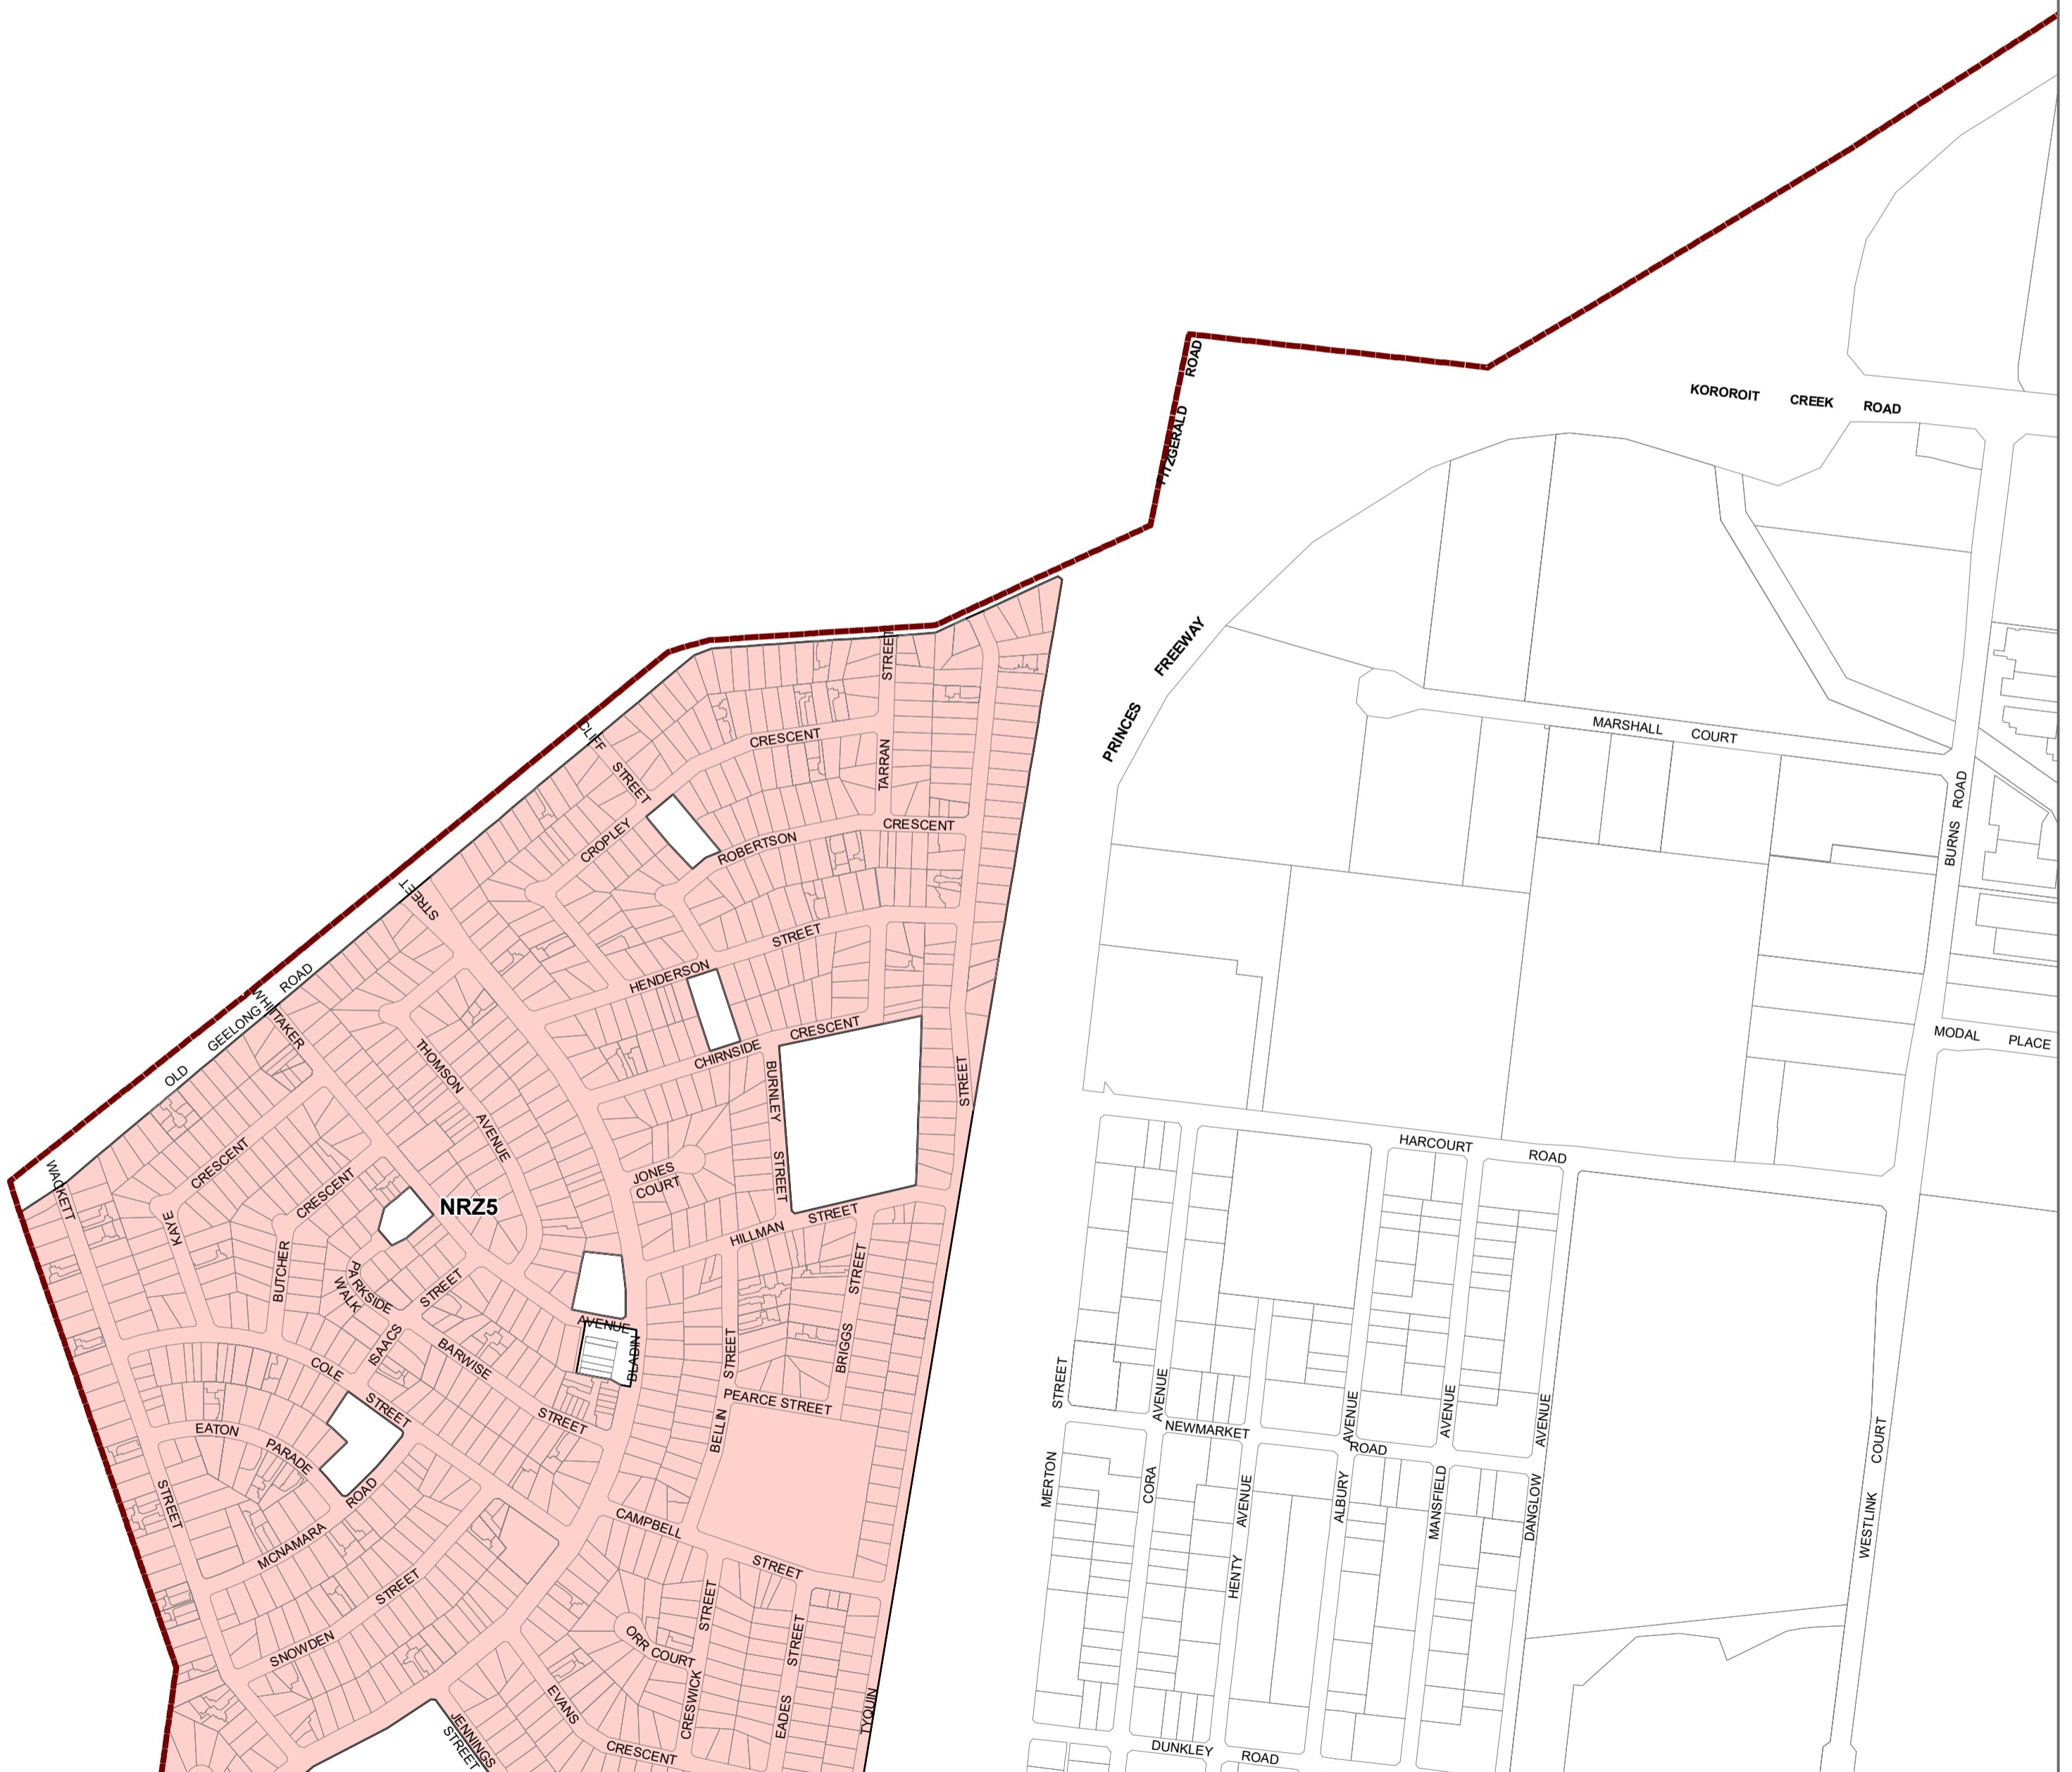

**WYNDHAM CITY**

**LEGEND**  
 NRZ - Neighbourhood Residential Zone

Municipal Boundary

**Disclaimer**  
 This publication may be of assistance to you but the State of Victoria and its employees do not guarantee that the publication is without flaw of any kind or is wholly appropriate for your particular purposes and therefore disclaims all liability for any error, loss or other consequence which may arise from you relying on any information in this publication.

© The State of Victoria Department of Environment, Land, Water and Planning 2020

Australian Map Grid Zone 55

Planning Group  
 Printed: 4/11/2020  
 Amendment Version: 2

Environment,  
 Land, Water  
 and Planning

INDEX TO ADJOINING SCHEME MAPS