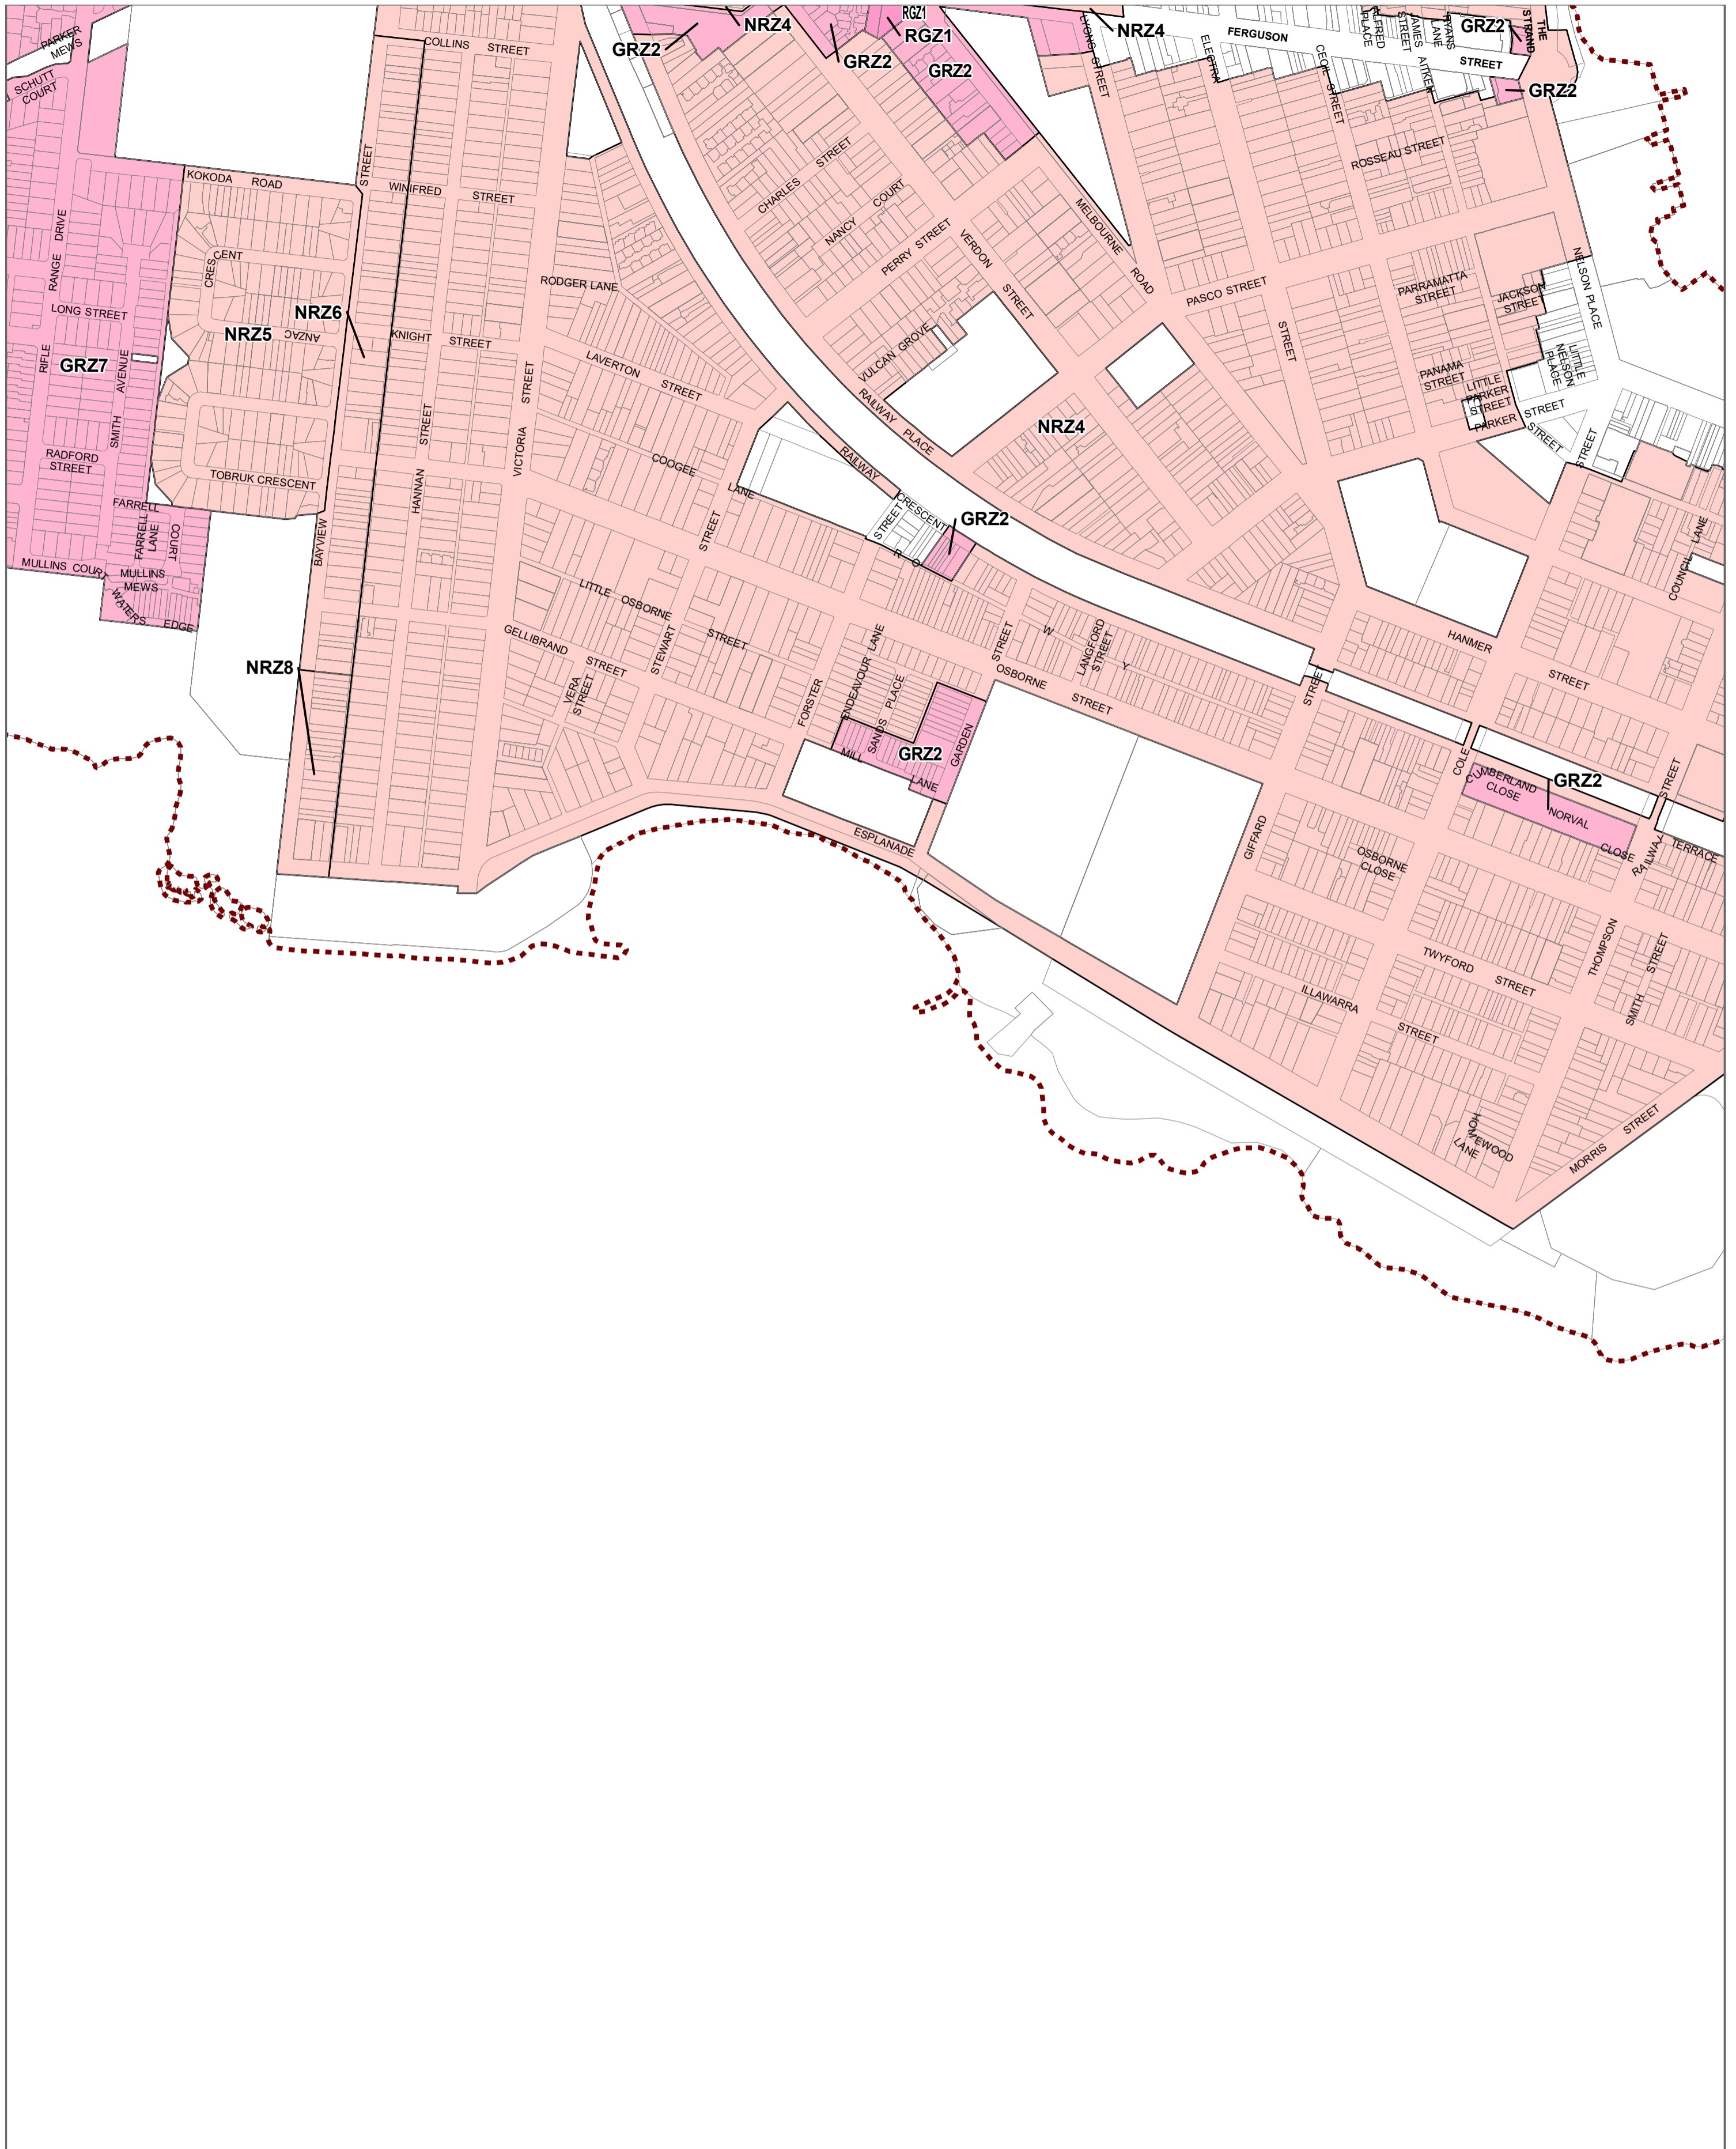

HOBSONS BAY PLANNING SCHEME - LOCAL PROVISION AMENDMENT C131hbay

- LEGEND**
- GRZ - General Residential Zone
 - NRZ - Neighbourhood Residential Zone
 - RGZ - Residential Growth Zone

Municipal Boundary

Disclaimer
This publication may be of assistance to you but the State of Victoria and its employees do not guarantee that the publication is without flaw of any kind or is wholly appropriate for your particular purposes and therefore disclaims all liability for any error, loss or other consequence which may arise from you relying on any information in this publication.

© The State of Victoria Department of Environment, Land, Water and Planning 2020

Planning Group
Printed: 4/11/2020
Amendment Version: 2

Environment,
Land, Water
and Planning

INDEX TO ADJOINING SCHEME MAPS