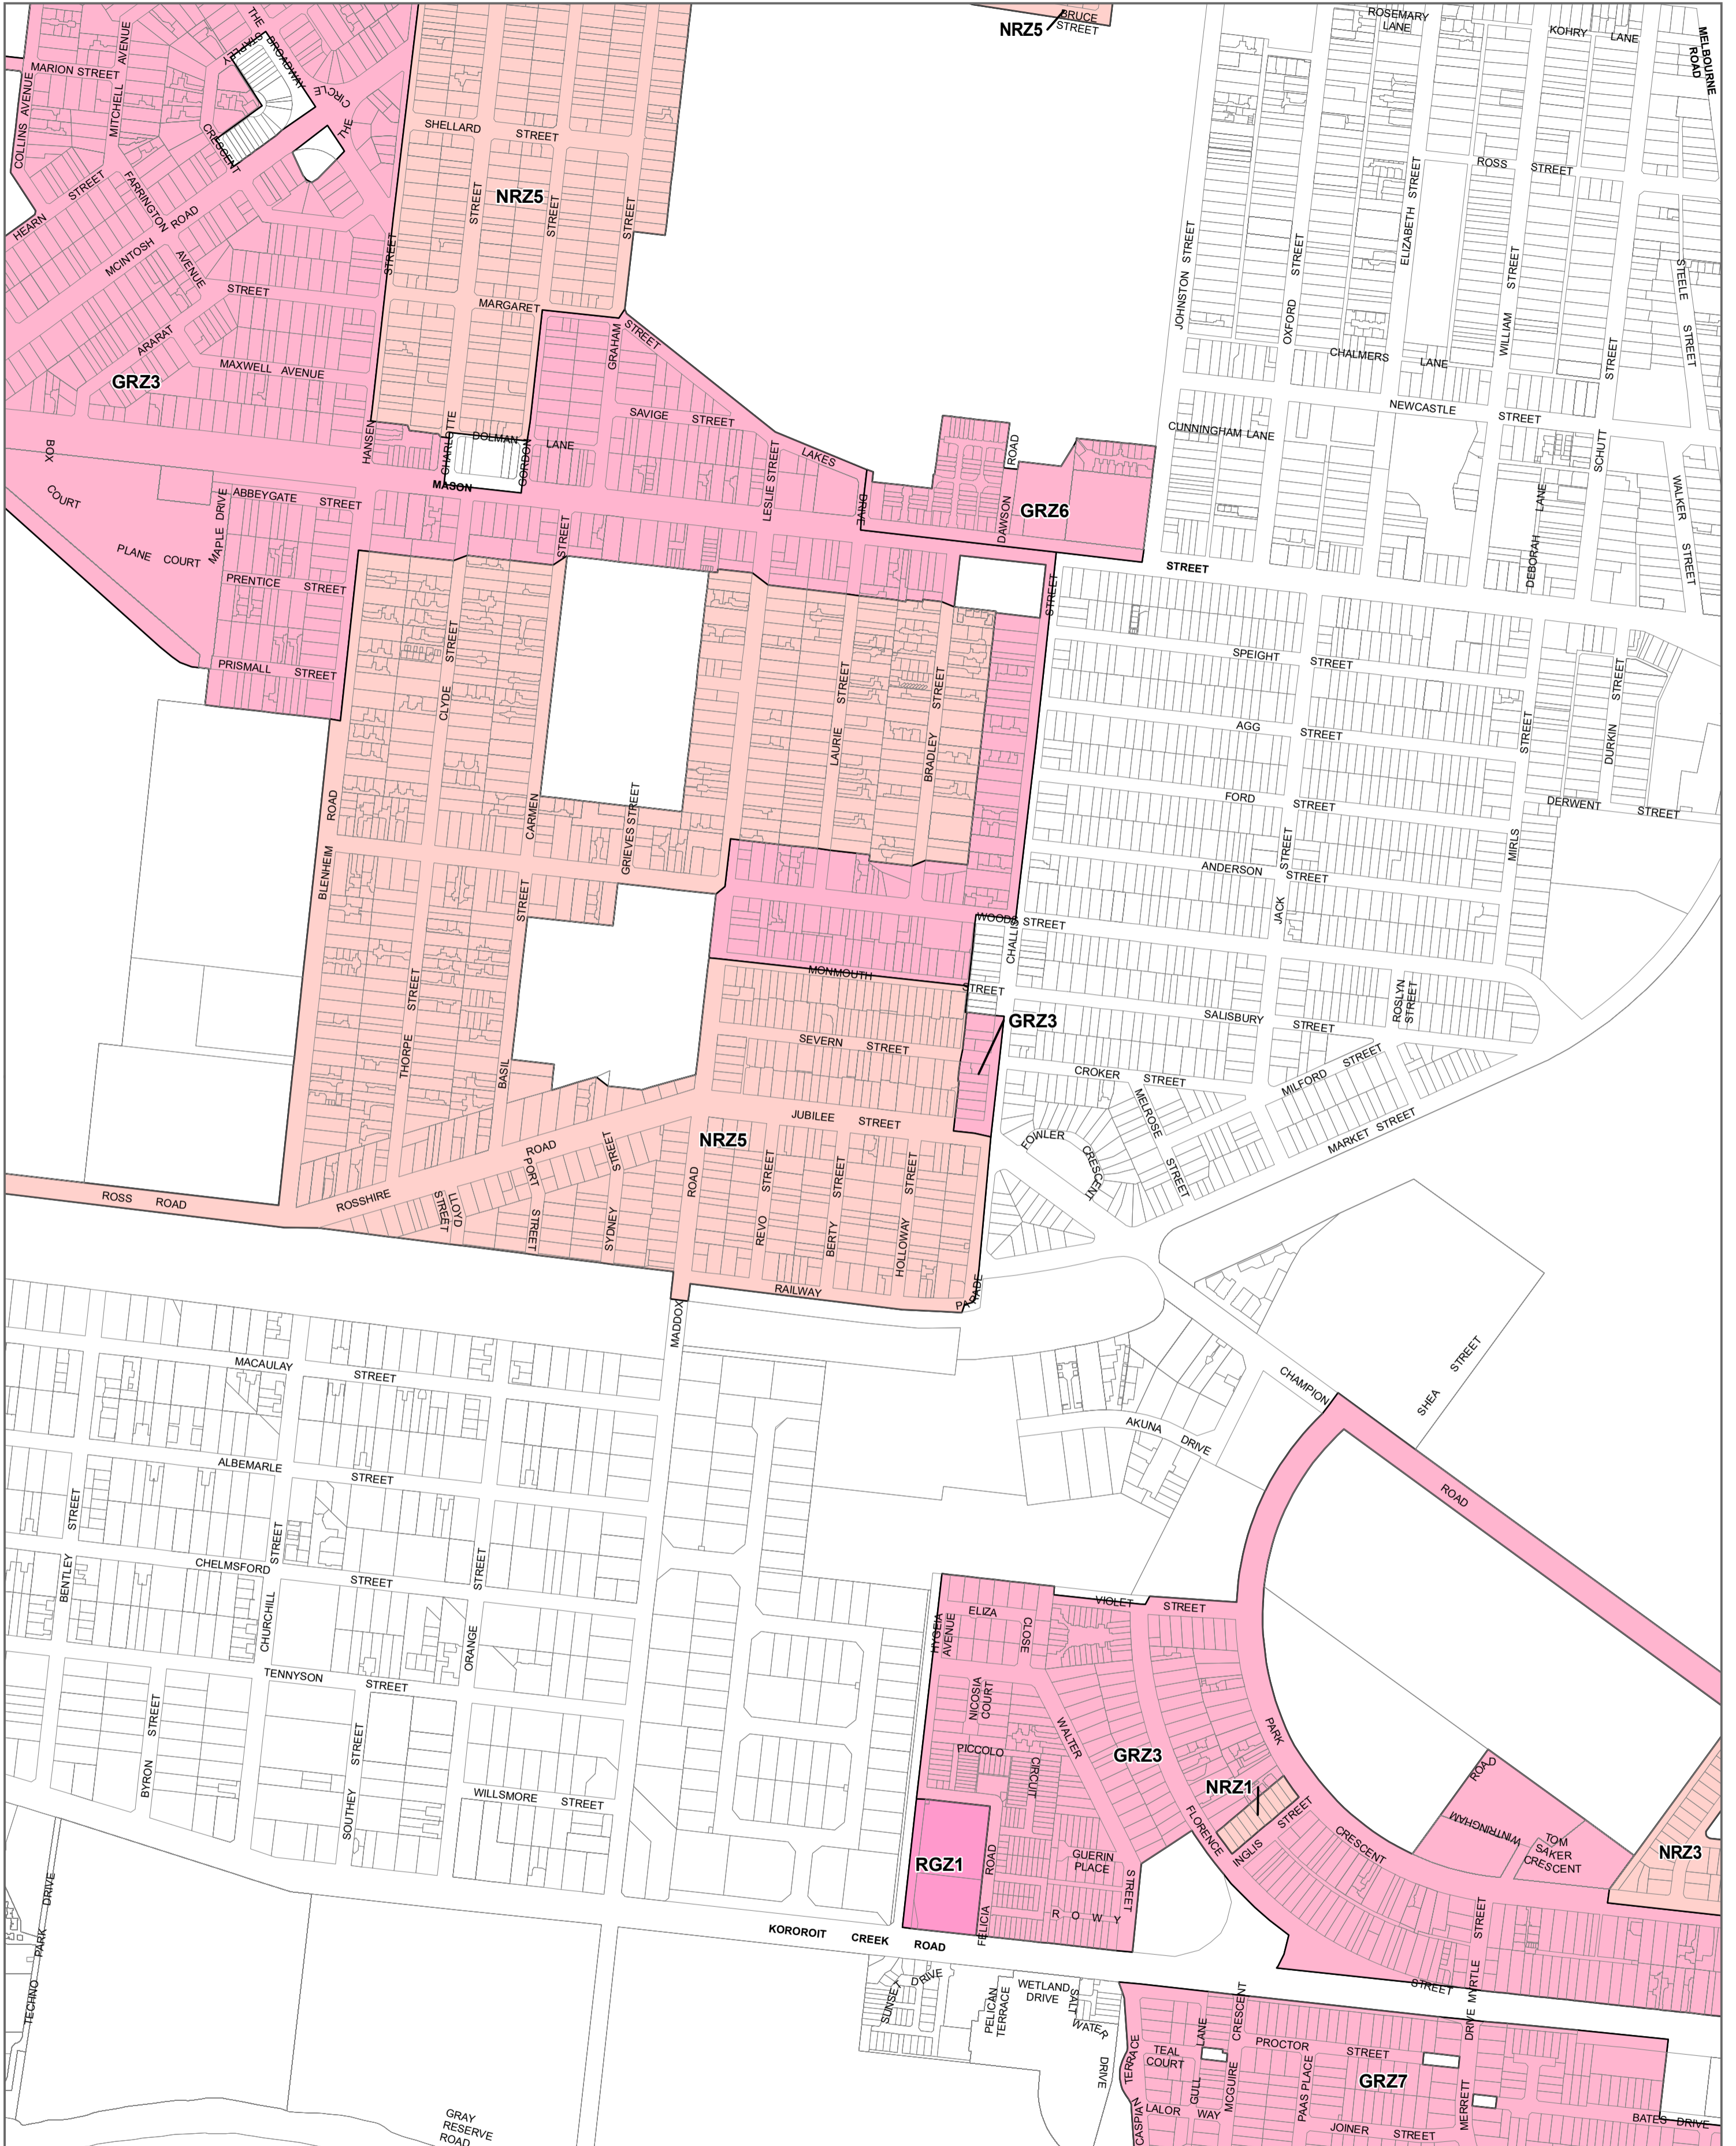

HOBSONS BAY PLANNING SCHEME - LOCAL PROVISION AMENDMENT C131hbay

- LEGEND**
- GRZ - General Residential Zone
 - NRZ - Neighbourhood Residential Zone
 - RGZ - Residential Growth Zone

Disclaimer
This publication may be of assistance to you but the State of Victoria and its employees do not guarantee that the publication is without flaw of any kind or is wholly appropriate for your particular purposes and therefore disclaims all liability for any error, loss or other consequence which may arise from you relying on any information in this publication.

© The State of Victoria Department of Environment, Land, Water and Planning 2020

Planning Group
Printed: 4/11/2020
Amendment Version: 2

Environment,
Land, Water
and Planning

INDEX TO ADJOINING SCHEME MAPS